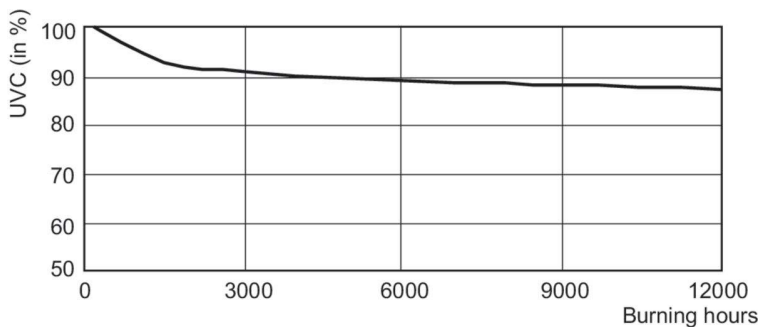

Lifetime

Lumen Maintenance Diagram - TUV 335W WP XPT SE UNP