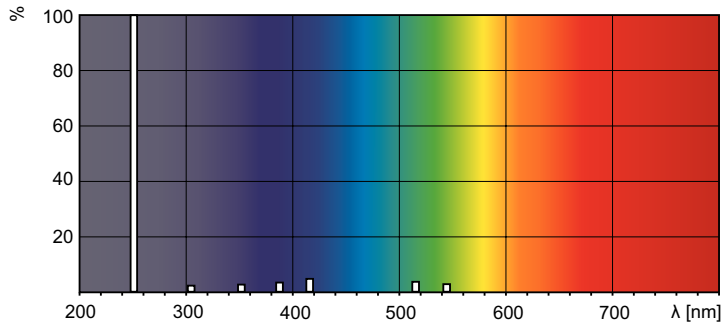

Photometric data

Spectral Power Distribution Colour - TUV 335W WP XPT SE UNP