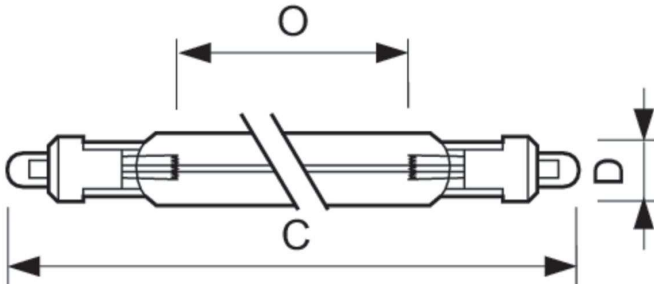

### Product data

<b>General Information</b>		<b>Lamp Current (Nom)</b>		3.06 A
Cap-Base	G17x10	<b>Controls and Dimming</b>		
Operating Position	P10 [Parallel +/-10D or Horizontal(HOR)]	Dimmable	Yes	
<b>Light Technical</b>		<b>Mechanical and Housing</b>		
Arc Length O (Nom)	1,400 mm	Net Weight (Piece)	0.515 kg	
<b>Operating and Electrical</b>				
Power Consumption	335 W			

## Dimensional drawing

Product	D	O	C (max)
TUV 335W WP XPT SE UNP	32 mm	1,400 mm	1,514 mm