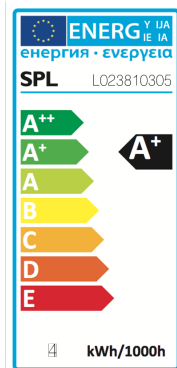

E14 Filament LED Candle C35x100 230V 4W 2200K Twisted Gold Tr-Dim

03-04-2017

Type No.	L023810305
Base	E27
Shape	Candle
Colour	Extra Warm White
Finish	Gold
Volt	230-230V
Watt	4W
AC/DC	AC
Powerfactor	0.9
Kelvin	2200K
Lumen	240lm

Energy Label

Length	100mm
Dimmable	Yes
Immediate light	Yes
Energy Class	A+
Weighted Consumption	4 kWh / 1000h
Switches	50000x
CRI	95
Reinforced	No
LED Type	Sapphire Filamentled Regular
EAN code	8718739046436