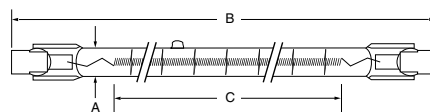

### UXL

- Horizontal & Vertical Burn Position
- Standard Life & Long Life Version
- Xenon Filled

Watts (W)	Ordering Code	Lamp Description	Current (A)	Volts (V)	Approx Lumens (lm)	Luminous Intensity (cd)	Avg Life (h)	Dimensions (mm)			
								Dia (D1)	Length (L1)	Length (L2)	Length (L3)
150	5000323	UXL-150M-O	8.5	17.5	2900	290	1500	19	150	125	58
150	5000375	UXL-S150M-O	8.5	17.5	2900	290	3000	19	150	125	58

### QIH

Watts (W)	Ordering Code	Lamp Description	Volts (V)	Dimensions			Approx Lumens (lm)	Color Temp (K)	Avg Life (h)	Bulb Finish	Burn Position
				Dia (A)	MOL (B)	LL (C)					
600	1001411	QR80-600DSF	80	9.0	357	312	12000	3000	83.3	Frost	H4