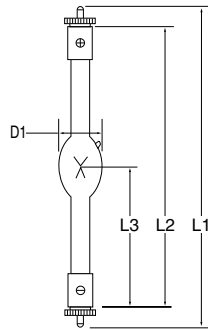

### UXL

- Horizontal & Vertical Burn Position
- Standard Life & Long Life Version
- Xenon Filled

Watts (W)	Ordering Code	Lamp Description	Current (A)	Volts (V)	Approx Lumens (lm)	Luminous Intensity (cd)	Avg Life (h)	Dimensions (mm)			
								Dia (D1)	Length (L1)	Length (L2)	Length (L3)
150	5000323	UXL-150M-O	8.5	17.5	2900	290	1500	19	150	125	58
150	5000375	UXL-S150M-O	8.5	17.5	2900	290	3000	19	150	125	58

### QIH

Watts (W)	Ordering Code	Lamp Description	Volts (V)	Dimensions			Approx Lumens (lm)	Color Temp (K)	Avg Life (h)	Bulb Finish	Burn Position
				Dia (A)	MOL (B)	LL (C)					
600	1001411	QR80-600DSF	80	9.0	357	312	12000	3000	83.3	Frost	H4