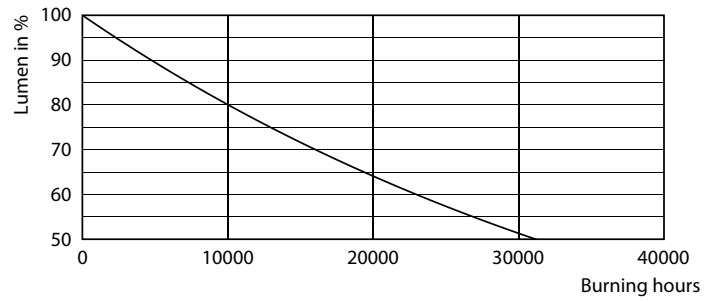

Product data

General Information	
Cap-Base	E27 [E27]
EU RoHS compliant	Yes
Nominal Lifetime (Nom)	15000 h
Switching Cycle	20000X
Technical Type	8-60W
Light Technical	
Color Code	827 [CCT of 2700K]
Luminous Flux (Nom)	806 lm
Color Designation	Warm White (WW)
Correlated Color Temperature (Nom)	2700 K
Luminous Efficacy (rated) (Nom)	100.00 lm/W
Color Consistency	<6
Color Rendering Index (Nom)	80
LLMF At End Of Nominal Lifetime (Nom)	70 %
Operating and Electrical	
Input Frequency	50 to 60 Hz
Power (Nom)	8 W

Photometric data

LED Bulb CLA 8-60W E27 ST64 Clear 827 DIM

LED Bulb CLA 5.5-40W E27 ST64 Clear 827 DIM

LED Bulb CLA 8-60W E27 ST64 Clear 827 DIM

Classic filament LEDbulbs

Lifetime

LEDBulb CLA 5.5-40W E27 ST64 Clear 827 DIM