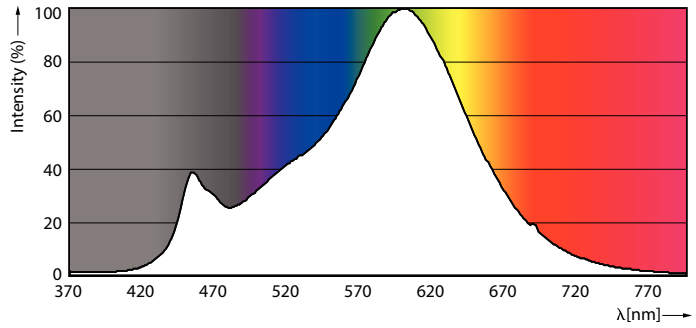

LED Bulb CLA 5.5-40W E27 ST64 Clear 827 DIM