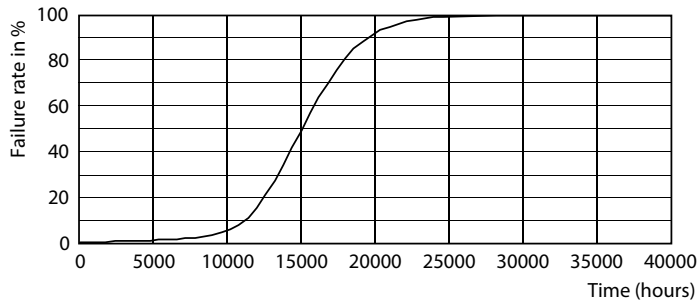

Photometric data

LED Bulb CLA 8-60W E27 ST64 Clear 827 DIM

LED Bulb CLA 5.5-40W E27 ST64 Clear 827 DIM

LED Bulb CLA 8-60W E27 ST64 Clear 827 DIM

Classic filament LEDbulbs

Lifetime

LEDBulb CLA 5.5-40W E27 ST64 Clear 827 DIM