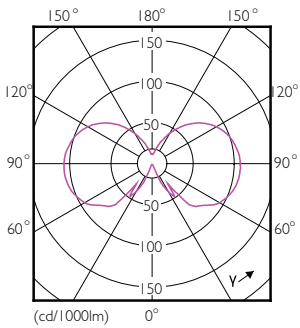

Photometric data

LED Bulb CLA 8-60W E27 ST64 Clear 827 DIM