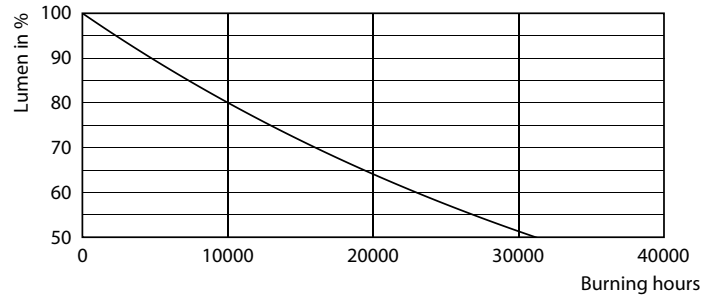

Product data

General Information	
Cap base	E27 [E27]
Nominal lifetime (nom.)	15000 h
Switching cycle	20000X
Technical type	8-60W
Light Technical	
Colour code	827 [CCT of 2,700 K]
Luminous flux (nom.)	806 lm
Colour designation	Warm white (WW)
Correlated colour temperature (nom.)	2700 K
Luminous efficacy (rated) (nom.)	100.00 lm/W
Colour consistency	<6
Color rendering index (nom.)	80
LLMF at end of nominal lifetime (nom.)	70 %
Operating and Electrical	
Input frequency	50 to 60 Hz
Power (Rated) (Nom)	8 W
Lamp current (nom.)	52 mA

Photometric data

LED Bulb CLA 8-60W E27 ST64 Clear 827 DIM

LED Bulb CLA 5.5-40W E27 ST64 Clear 827 DIM

LED Bulb CLA 8-60W E27 ST64 Clear 827 DIM

Classic filament LEDbulbs

Lifetime

LEDBulb CLA 5.5-40W E27 ST64 Clear 827 DIM