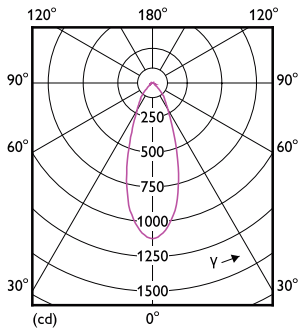

Product data

General Information	
Cap-Base	E27 [E27]
EU RoHS compliant	Yes
Nominal Lifetime (Nom)	15000 h
Switching Cycle	50000X
Technical Type	8-100W
Light Technical	
Color Code	827 [CCT of 2700K]
Beam Angle (Nom)	36°
Luminous Flux (Nom)	670 lm
Color Designation	Warm White (WW)
Correlated Color Temperature (Nom)	2700 K
Luminous Efficacy (rated) (Nom)	83.00 lm/W
Color Consistency	<6
Color Rendering Index (Nom)	80
LLMF At End Of Nominal Lifetime (Nom)	70 %

EAN/UPC - Product	8718696811856
Order code	929001891602
Numerator - Quantity Per Pack	1
Numerator - Packs per outer box	6
Material Nr. (12NC)	929001891602
Net Weight (Piece)	0.144 kg

Dimensional drawing

R80 8-100W 670lm 36D 2700K E27 No

Product	D	C
CorePro LEDspot CoreProLEDspot ND 8-100W R80 E27 827 36D	80 mm	112 mm

Photometric data

LEDspot CorePro 8-100W E27 R80 827 36D ND

LEDspot CorePro 1.8-30W E14 R39 827 36D ND