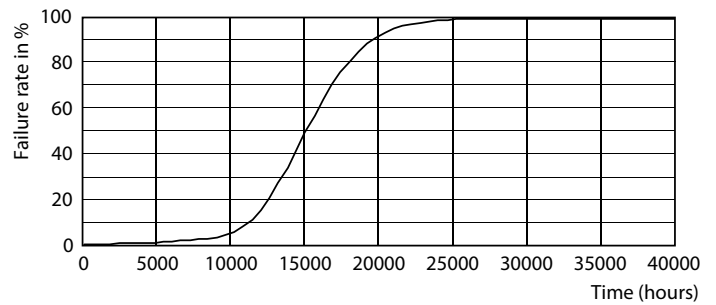

LEDspot CorePro 1.8-30W E14 R39 827 36D ND