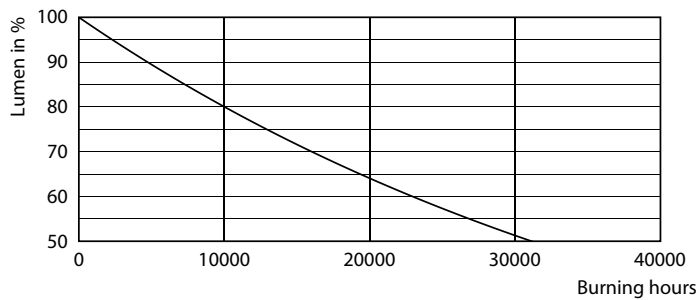

CorePro LEDspot Reflectors

Photometric data

LEDspot CorePro 8-100W E27 R80 827 36D ND

Lifetime

LEDspot CorePro 1.8-30W E14 R39 827 36D ND