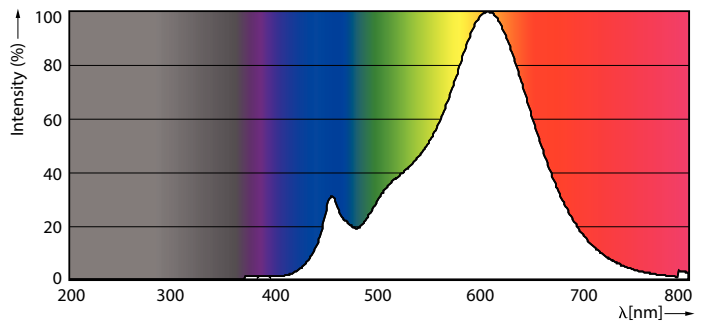

LEDspot CorePro 1.8-30W E14 R39 827 36D ND