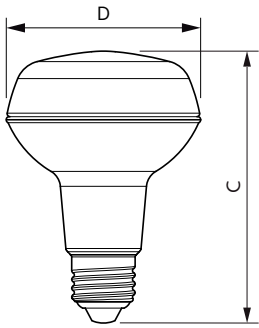

EAN/UPC - Product	8718696811856
Order code	929001891602
Numerator - Quantity Per Pack	1
Numerator - Packs per outer box	6
Material Nr. (12NC)	929001891602
Net Weight (Piece)	0.144 kg

Dimensional drawing