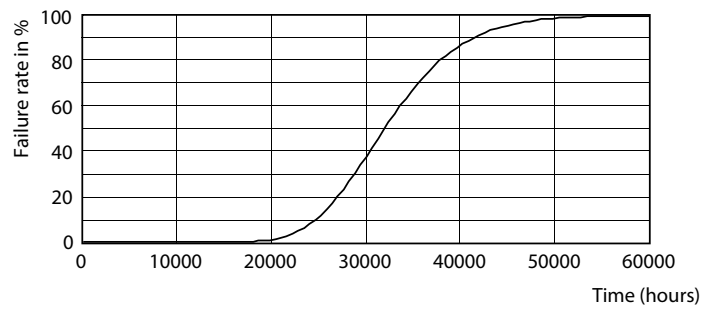

CorePro LED tube Universal T8

Photometric data

Lifetime

18W G13