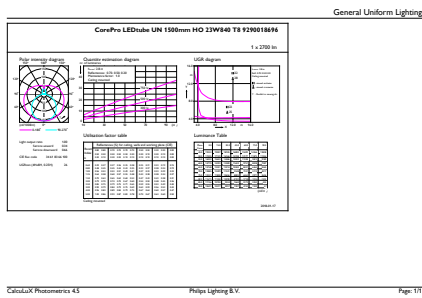

Photometric data

23W G13 840 4000K