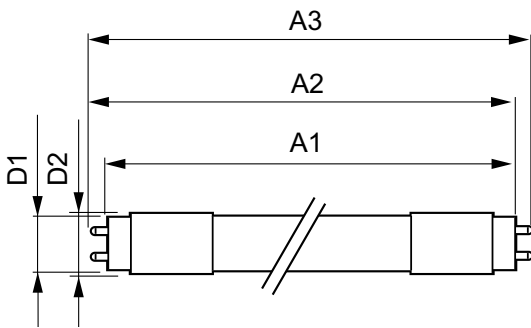

CorePro LED tube Universal T8

Mechanical and Housing

Bulb Material	Glass
Product Length	1500 mm

Approval and Application

Energy Efficiency Label (EEL)	A+
Energy Saving Product	Yes
Approval Marks	TUV CE marking RoHS compliance KEMA Keur certificate
Energy Consumption kWh/1000 h	23 kWh

Product Data

Full product code	871869680174100
Order product name	CorePro LEDtube UN 1500mm HO 23W840 T8
EAN/UPC - Product	8718696801741
Order code	929001869602
Numerator - Quantity Per Pack	1
Numerator - Packs per outer box	10
Material Nr. (12NC)	929001869602
Net Weight (Piece)	0.450 kg

Dimensional drawing

TLED 1500mm UNV24W-54W 3100lm 4000K