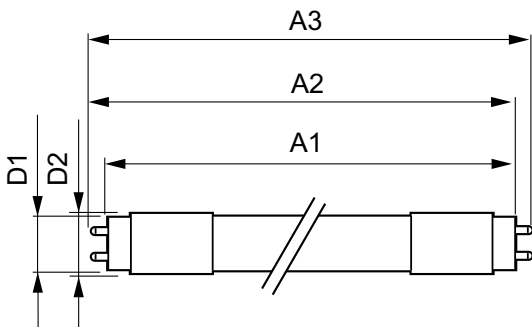

CorePro LED tube Universal T8

Mechanical and Housing

Bulb Material	Glass
Product Length	1500 mm

Approval and Application

Energy Efficiency Label (EEL)	A+
Energy Saving Product	Yes
Approval Marks	TUV CE marking RoHS compliance KEMA Keur certificate
Energy Consumption kWh/1000 h	23 kWh

Product Data

Full product code	871869680172700
Order product name	CorePro LEDtube UN 1500mm HO 23W830 T8
EAN/UPC - Product	8718696801727
Order code	929001869502
Numerator - Quantity Per Pack	1
Numerator - Packs per outer box	10
Material Nr. (12NC)	929001869502
Net Weight (Piece)	0.450 kg

Dimensional drawing

TLED 1500mm UNV24W-54W 3100lm 3000K