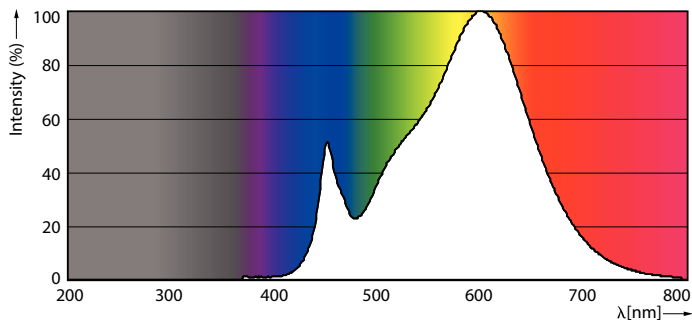

Photometric data

18W G13