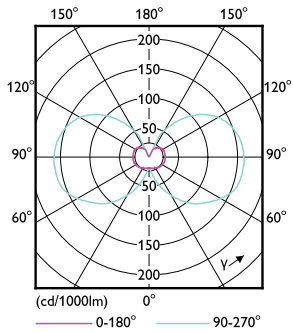

Photometric data

LEDcapsule CorePro 0.9-10W G4 Capsule 827 ND