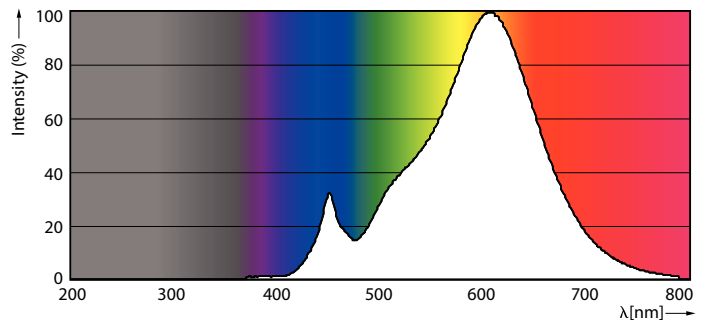

LEDcapsule CorePro 1.7-20W G4 Capsule 827 ND

LEDcapsule CorePro 1.7-20W G4 Capsule 827 ND