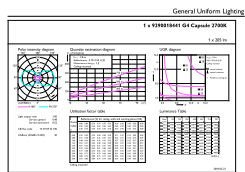

LEDcapsule CorePro 1.7-20W G4 Capsule 827 ND