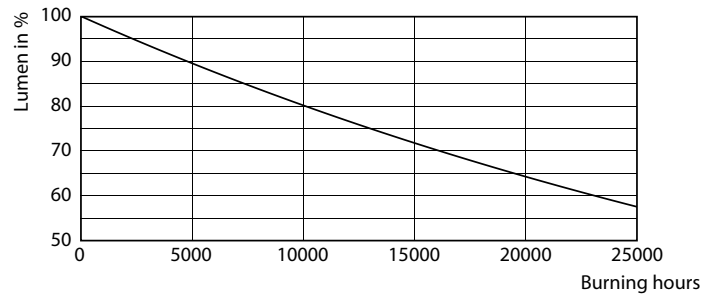

Photometric data

LEDcapsule CorePro 0.9-10W G4 Capsule 827 ND

LEDcapsule CorePro 1.7-20W G4 Capsule 827 ND

LEDcapsule CorePro 1.7-20W G4 Capsule 827 ND

CorePro LEDcapsule LV

Lifetime

LEDcapsule CorePro 0.9-10W G4 Capsule 830 ND