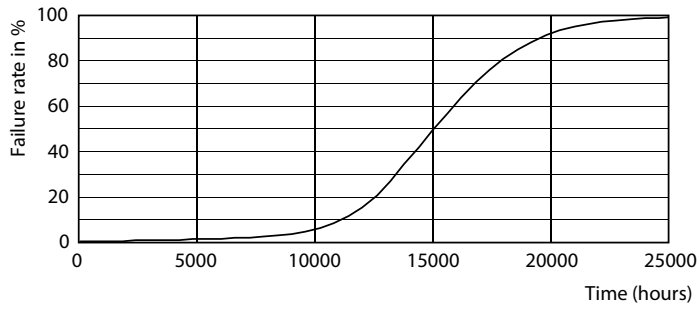

Photometric data

LEDcapsule CorePro 0.9-10W G4 Capsule 827 ND

LEDcapsule CorePro 1.7-20W G4 Capsule 827 ND

LEDcapsule CorePro 1.7-20W G4 Capsule 827 ND

CorePro LEDcapsule LV

Lifetime

LEDcapsule CorePro 0.9-10W G4 Capsule 830 ND