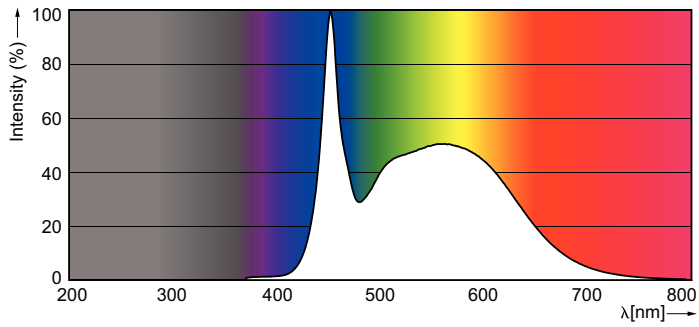

CorePro LEDtube EM/Mains T8

Photometric data

SDPO_MLEDGA_0051-Spectral Power distribution