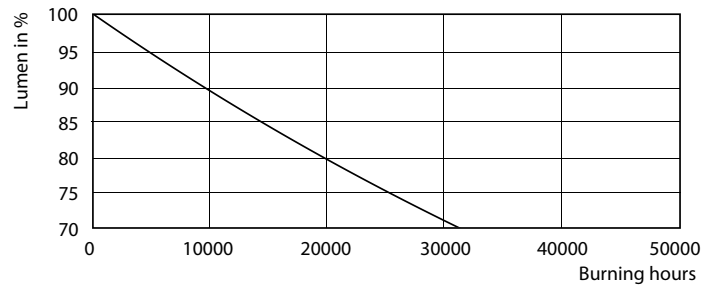

LEDtube 1500mm 20W G13 840 2200lm