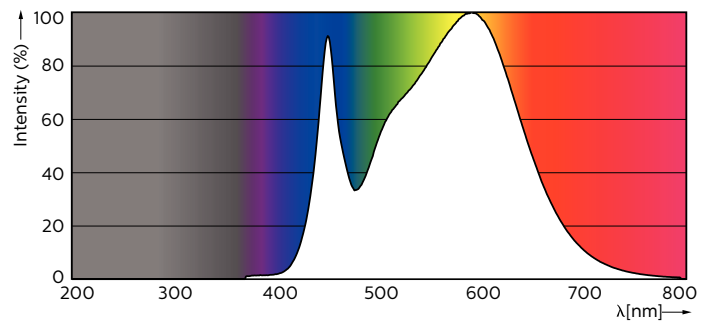

CorePro LEDtube EM/Mains T8

Energy Consumption kWh/1000 h	8 kWh
Product Data	
Full product code	871869671103300
Order product name	CorePro LEDtube 600mm 8W840
EAN/UPC - Product	8718696711033
Order code	929001338602

Numerator - Quantity Per Pack	1
Numerator - Packs per outer box	10
Material Nr. (12NC)	929001338602
Net Weight (Piece)	0.120 kg

Warnings and Safety

Dimensional drawing

A3

Product	D1	D2	A1	A2	A3
CorePro LEDtube 600mm 8W840	25.7 mm	28 mm	588.5 mm	595.5 mm	602.5 mm

TLED 2ft 8-18W 800lm 4000K G13 Ess-Corep

Photometric data

LEDtube 600mm 8W G13 840 800lm

LEDtube 1500mm 20W G13 840 2200lm