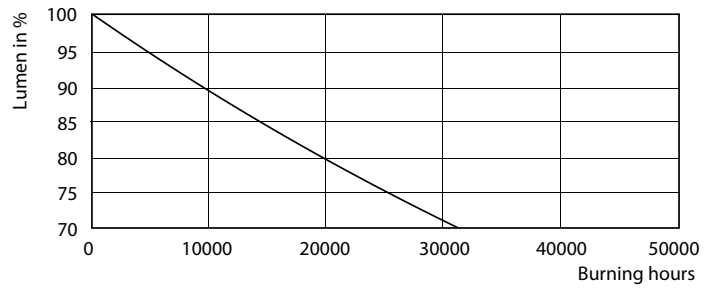

Product data

General Information	
Cap-Base	G13 [Medium Bi-Pin Fluorescent]
EU RoHS compliant	Yes
Nominal Lifetime (Nom)	30000 h
Switching Cycle	200000X
Light Technical	
Color Code	840 [CCT of 4000K]
Luminous Flux (Nom)	800 lm
Correlated Color Temperature (Nom)	4000 K
Color Consistency	<6
Color Rendering Index (Nom)	80
LLMF At End Of Nominal Lifetime (Nom)	70 %
Operating and Electrical	
Input Frequency	50 to 60 Hz
Power (Nom)	8 W
Starting Time (Nom)	0.5 s
Warm Up Time to 60% Light (Nom)	0.5 s
Power Factor (Nom)	0.9
Voltage (Nom)	220-240 V
Temperature	
T-Ambient (Max)	45 °C
T-Ambient (Min)	-20 °C
T-Storage (Max)	65 °C
T-Storage (Min)	-40 °C
T-Case Maximum (Nom)	40 °C
Controls and Dimming	
Dimmable	No
Mechanical and Housing	
Bulb Material	Glass
Product Length	600 mm
Approval and Application	
Energy Efficiency Label (EEL)	A+
Energy Saving Product	Yes
Approval Marks	CE marking RoHS compliance KEMA Keur certificate

Photometric data

LEDtube 1500mm 20W G13 840 2200lm

Lifetime

LEDtube 1500mm 20W G13 840 2200lm

LEDtube 1500mm 20W G13 840 2200lm