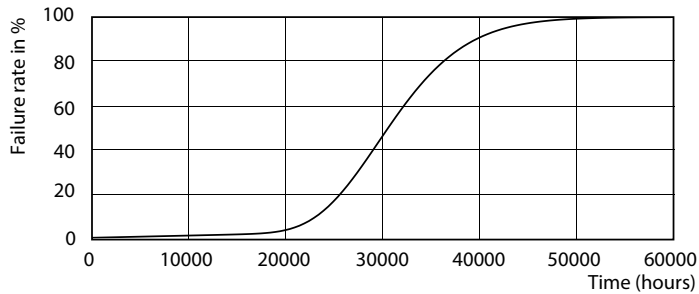

Lifetime

LEDtube 1500mm 20W G13 840 2200lm