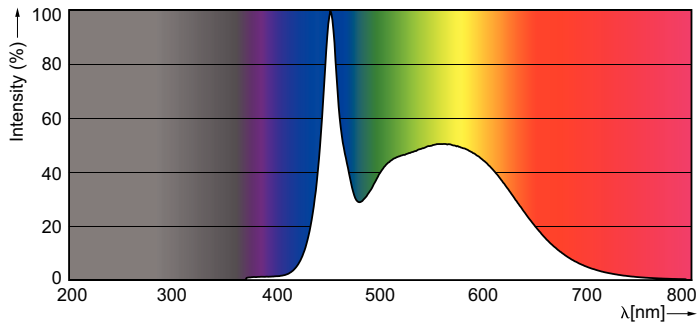

Product data

General Information	
Cap-Base	G13 [Medium Bi-Pin Fluorescent]
EU RoHS compliant	Yes
Nominal Lifetime (Nom)	30000 h
Switching Cycle	200000X
Light Technical	
Color Code	865 [CCT of 6500K]
Luminous Flux (Nom)	2200 lm
Correlated Color Temperature (Nom)	6500 K
Color Consistency	<6
Color Rendering Index (Nom)	80
LLMF At End Of Nominal Lifetime (Nom)	70 %
Operating and Electrical	
Input Frequency	50 to 60 Hz
Power (Nom)	20 W
Starting Time (Nom)	0.5 s
Warm Up Time to 60% Light (Nom)	0.5 s
Power Factor (Nom)	0.9
Voltage (Nom)	220-240 V
Temperature	
T-Ambient (Max)	45 °C
T-Ambient (Min)	-20 °C
T-Storage (Max)	65 °C
T-Storage (Min)	-40 °C
T-Case Maximum (Nom)	45 °C
Controls and Dimming	
Dimmable	No
Mechanical and Housing	
Bulb Material	Glass
Product Length	1500 mm
Approval and Application	
Energy Efficiency Label (EEL)	A+
Energy Saving Product	Yes
Approval Marks	CE marking RoHS compliance KEMA Keur certificate

TLED 5ft 220-240V 20-57W 2200lm 6500K

Photometric data

LEDtube 1500mm 20W G13 865 2200lm

LEDtube 1500mm 20W G13 840 2200lm

CorePro LEDtube EM/Mains T8

Photometric data

SDPO_MLEDGA_0051-Spectral Power distribution