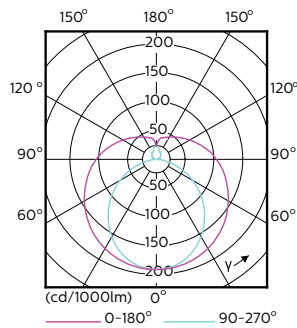

Numerator - Quantity Per Pack	1
Numerator - Packs per outer box	10
Material Nr. (12NC)	929001338002
Net Weight (Piece)	0.270 kg

Warnings and Safety

Dimensional drawing

A3

Product	D1	D2	A1	A2	A3
CorePro LEDtube 1500mm 20W 865	25.7 mm	28 mm	1500 mm	1507.1 mm	1514.2 mm

TLED 5ft 220-240V 20-57W 2200lm 6500K

Photometric data

LEDtube 1500mm 20W G13 865 2200lm

LEDtube 1500mm 20W G13 840 2200lm

CorePro LEDtube EM/Mains T8

Photometric data

SDPO_MLEDGA_0051-Spectral Power distribution