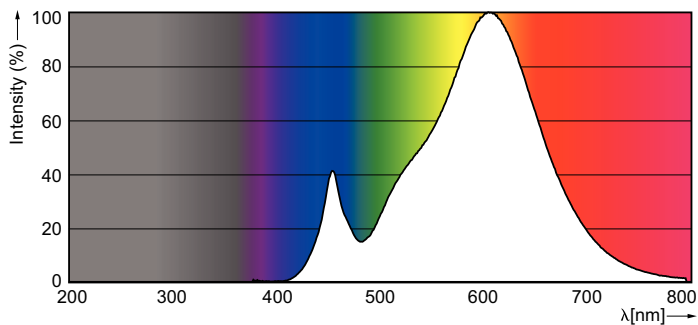

Photometric data

LEDbulb, Bulb A21 14W, 18W 2200-2700K