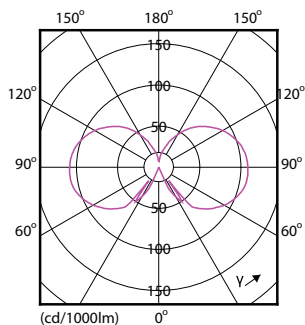

LEDbulb 25W E14 827 CL B35