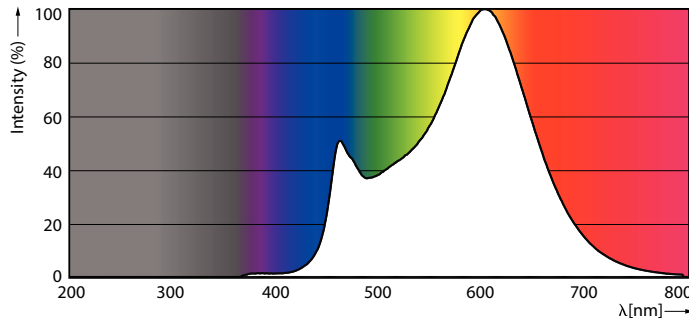

CorePro LEDbulb 40W E27 830 FR A60