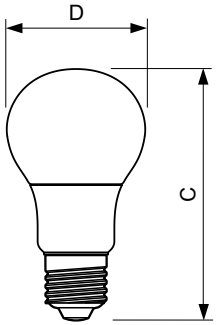

CorePro LEDbulbs

EAN/UPC - Product	8718696577714
Order code	929001304732
Numerator - Quantity Per Pack	1
Numerator - Packs per outer box	10

Material Nr. (12NC)	929001304732
Net Weight (Piece)	0.076 kg

Dimensional drawing

A60 220-240V 8W-60W 806lm 3000K E27 ND

Product	D	C
CorePro LEDbulb ND 7.5-60W A60 E27 830	60 mm	110 mm