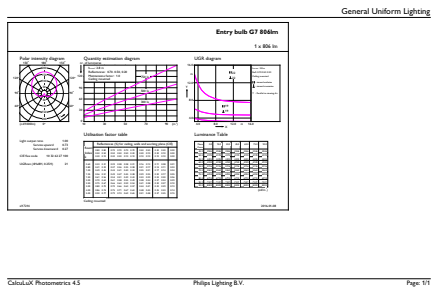

Photometric data

CorePro LEDbulb 60W E27 830 FR A60