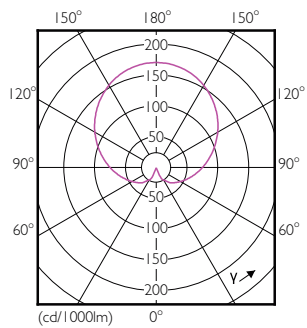

CorePro LEDbulb 40W E27 830 FR A60