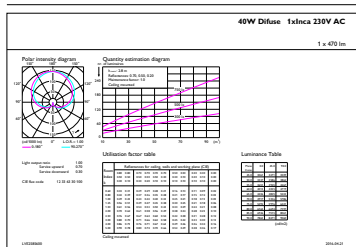

Product data

General Information	
Cap-Base	E27 [E27]
EU RoHS compliant	Yes
Nominal Lifetime (Nom)	15000 h
Switching Cycle	30000X
Technical Type	4.5-40W
Light Technical	
Color Code	827 [CCT of 2700K]
Luminous Flux (Nom)	470 lm
Color Designation	Warm White (WW)
Correlated Color Temperature (Nom)	2700 K
Luminous Efficacy (rated) (Nom)	104.00 lm/W
Color Consistency	<6
Color Rendering Index (Nom)	80
LLMF At End Of Nominal Lifetime (Nom)	70 %
Operating and Electrical	
Input Frequency	50 Hz
Power (Nom)	4.5 W
Lamp Current (Nom)	40 mA

Starting Time (Nom)	0.5 s
Warm Up Time to 60% Light (Nom)	0.5 s
Power Factor (Nom)	0.5
Voltage (Nom)	220-240 V
Temperature	
T-Case Maximum (Nom)	50 °C
Controls and Dimming	
Dimmable	No
Mechanical and Housing	
Bulb Finish	Frosted
Approval and Application	
Energy Efficiency Label (EEL)	A++
Energy Consumption kWh/1000 h	5 kWh
Product Data	
Full product code	871869641965601
Order product name	LED classic 40W A60 E27 WW FR ND 1CT/10

Dimensional drawing

Bulb A60 220~240V 5W 470lm 2700K E27 ND

Product	D	C
LED classic 40W A60 E27 WW FR ND 1CT/10	60 mm	110 mm

Photometric data

LED Lamps, LEDClassic 60W A60 E27 2700K 806lm

LED Lamps, LEDClassic 40W A60 E27 2700K 470lm FR