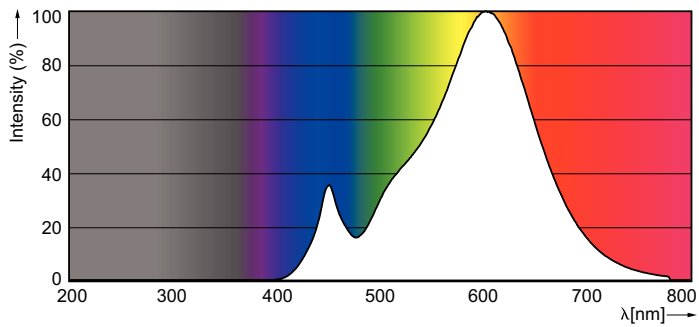

Photometric data

LED Lamps, LEDClassic 60W A60 E27 2700K 806lm