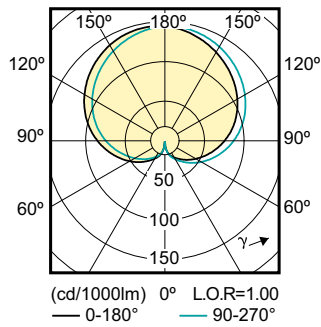

Product data

General Information	
Cap-Base	E27 [E27]
EU RoHS compliant	Yes
Nominal Lifetime (Nom)	15000 h
Switching Cycle	30000X
Technical Type	4.5-40W
Light Technical	
Color Code	827 [CCT of 2700K]
Luminous Flux (Nom)	470 lm
Color Designation	Warm White (WW)
Correlated Color Temperature (Nom)	2700 K
Luminous Efficacy (rated) (Nom)	104.00 lm/W
Color Consistency	<6
Color Rendering Index (Nom)	80
LLMF At End Of Nominal Lifetime (Nom)	70 %
Operating and Electrical	
Input Frequency	50 Hz
Power (Nom)	4.5 W
Lamp Current (Nom)	40 mA

Dimensional drawing

Bulb A60 220~240V 5W 470lm 2700K E27 ND

Product	D	C
LED classic 40W A60 E27 WW FR ND 1CT/10	60 mm	110 mm

Photometric data

LED Lamps, LEDClassic 60W A60 E27 2700K 806lm

LED Lamps, LEDClassic 40W A60 E27 2700K 470lm FR