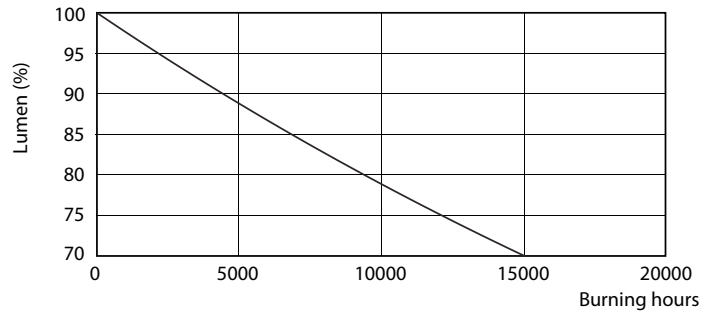

CorePro LEDbulbs

Lifetime

LEDbulb 40W E27 830 FR A60