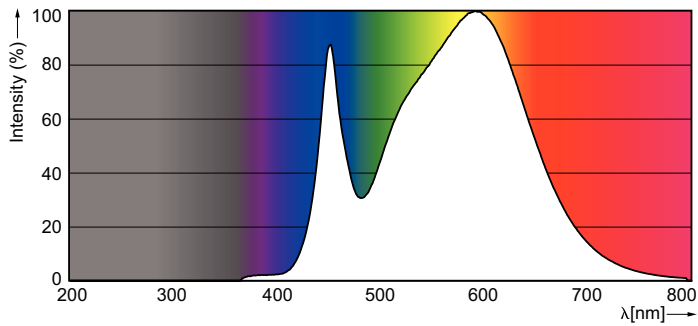

CorePro LEDbulb ND 7.5-60W A60