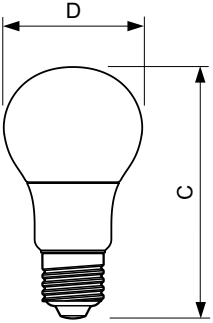

CorePro LEDbulbs

EAN/UPC - Product	8718696577776
Order code	929001234702
Numerator - Quantity Per Pack	1
Numerator - Packs per outer box	10

Material Nr. (12NC)	929001234702
Net Weight (Piece)	0.076 kg

Dimensional drawing

Entrybulb 230V 8W-60W 806lm 4000K E27 ND