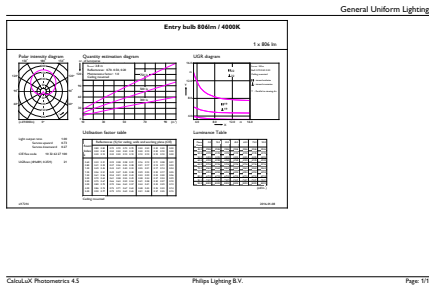

Photometric data