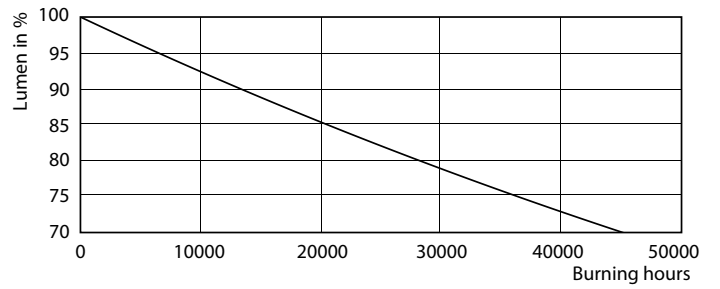

CorePro LED PLC

Lifetime