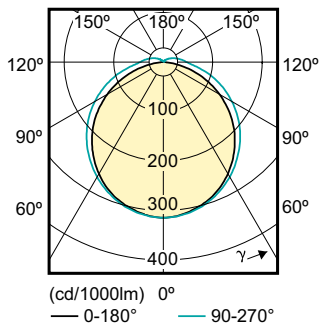

CorePro LED PLC

Product Data

Full product code	871869654121000
Order product name	CorePro LED PLC 6.5W 840 4P G24q-2
EAN/UPC - Product	8718696541210
Order code	929001201102
Numerator - Quantity Per Pack	1

Numerator - Packs per outer box	10
Material Nr. (12NC)	929001201102
Net Weight (Piece)	0.078 kg

Warnings and Safety

Dimensional drawing

Product	D1	D2	A1	A2	A3
CorePro LED PLC 6.5W 840 4P G24q-2	24.3 mm	28.4 mm	105.8 mm	125 mm	140.6 mm

Photometric data

LEDtube PLC 100mm 9W G24Q-3 840 1000lm