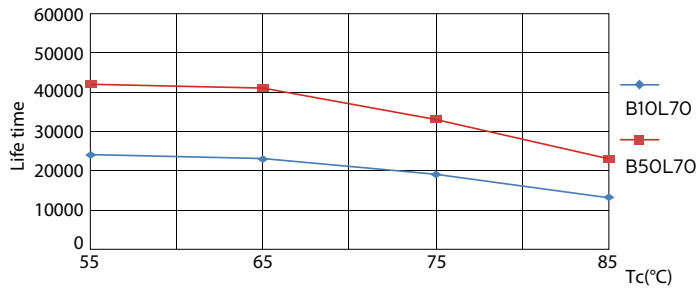

CorePro LED PLC

Lifetime