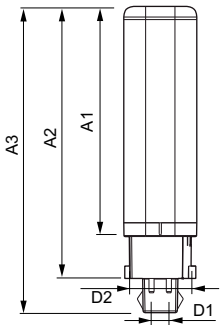

## Product Data

Full product code	871869654121000
Order product name	CorePro LED PLC 6.5W 840 4P G24q-2
EAN/UPC - Product	8718696541210
Order code	929001201102
Numerator - Quantity Per Pack	1

Numerator - Packs per outer box	10
Material Nr. (12NC)	929001201102
Net Weight (Piece)	0.078 kg

## Dimensional drawing

LEDtube PLC 6.5W G24q-2/840 4P

Product	D1	D2	A1	A2	A3
CorePro LED PLC 6.5W 840 4P G24q-2	24.3 mm	28.4 mm	105.8 mm	125 mm	140.6 mm

## Photometric data

LEDtube PLC 100mm 7W G24Q-2 840 700lm

LEDtube PLC 100mm 9W G24Q-3 840 1000lm