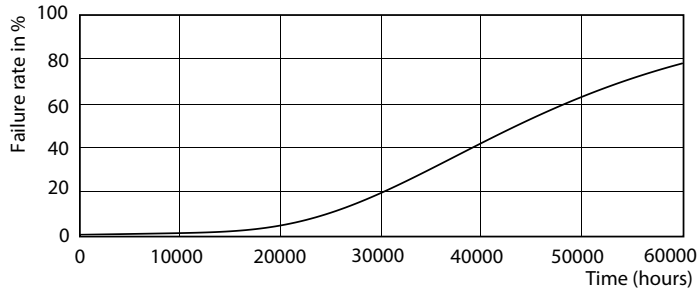

CorePro LED PLC

Lifetime

LEDtube PLC 100mm 7W G24Q-2 830 650lm