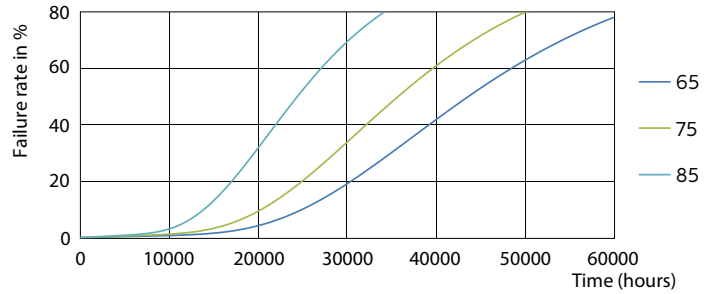

CorePro LED PLC

Lifetime

LEDtube PLC 100mm 7W G24Q-2 830 650lm