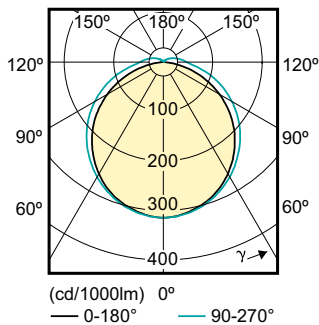

LEDtube PLC 100mm 9W G24Q-3 840 1000lm