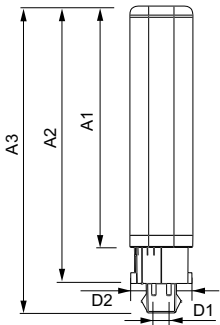

CorePro LED PLC

Product Data

Full product code	871869654117300
Order product name	CorePro LED PLC 9W 840 4P G24q-3
EAN/UPC - Product	8718696541173
Order code	929001200902
Numerator - Quantity Per Pack	1

Numerator - Packs per outer box	10
Material Nr. (12NC)	929001200902
Net Weight (Piece)	0.088 kg

Warnings and Safety

Dimensional drawing

LEDtube PLC 9W G24q-3/840 4P