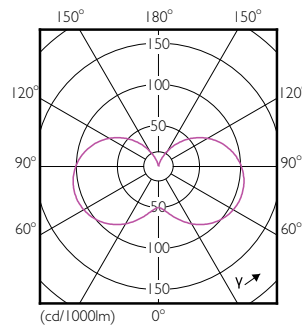

Product data

General Information	
Cap-Base	E14 [E14]
EU RoHS compliant	Yes
Nominal Lifetime (Nom)	15000 h
Switching Cycle	50000X
Technical Type	5.5-40W
Light Technical	
Color Code	827 [CCT of 2700K]
Luminous Flux (Nom)	470 lm
Color Designation	Warm White (WW)
Correlated Color Temperature (Nom)	2700 K
Luminous Efficacy (rated) (Nom)	85.45 lm/W
Color Consistency	<6
Color Rendering Index (Nom)	80
LLMF At End Of Nominal Lifetime (Nom)	70 %

Standard LED candles & lusters

Mechanical and Housing

Bulb Finish Frosted

Approval and Application

Energy Efficiency Label (EEL) A+

Energy Consumption kWh/1000 h 6 kWh

Product Data

Full product code 871829176238600
 Order product name LED candle/luster CorePro candle ND 5.5-40W
 E14 827 B35 FR

EAN/UPC - Product 8718291762386

Order code 929001157702

Numerator - Quantity Per Pack 1

Numerator - Packs per outer box 10

Material Nr. (12NC) 929001157702

Net Weight (Piece) 0.040 kg

Dimensional drawing

LED ND 5.5-40W E14 827 220-240V B35 FR

Product	D	C
LED candle/luster CorePro candle ND 5.5-40W E14 827 B35 FR	35 mm	106 mm

Photometric data

CorePro LEDcandle 40W E14 827 FR B35 ND

CorePro LEDcandle 40W E14 827 FR B35 ND

Standard LED candles & lusters