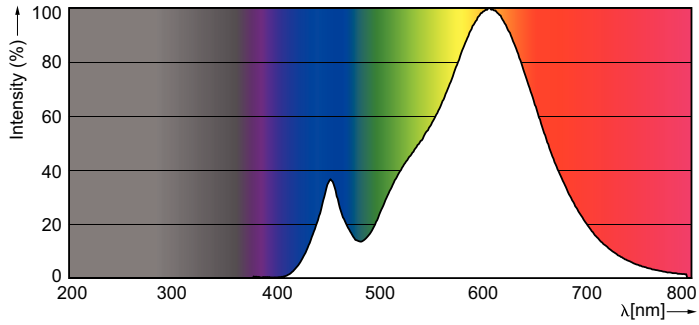

Product data

General Information	
Cap-Base	E14 [E14]
EU RoHS compliant	Yes
Nominal Lifetime (Nom)	15000 h
Switching Cycle	50000X
Technical Type	5.5-40W
Light Technical	
Color Code	827 [CCT of 2700K]
Luminous Flux (Nom)	470 lm
Color Designation	Warm White (WW)
Correlated Color Temperature (Nom)	2700 K
Luminous Efficacy (rated) (Nom)	85.45 lm/W
Color Consistency	<6
Color Rendering Index (Nom)	80
LLMF At End Of Nominal Lifetime (Nom)	70 %

Standard LED candles & lusters

Mechanical and Housing

Bulb Finish Frosted

Approval and Application

Energy Efficiency Label (EEL) A+

Energy Consumption kWh/1000 h 6 kWh

Product Data

Full product code 871829176238600
 Order product name LED candle/luster CorePro candle ND 5.5-40W
 E14 827 B35 FR

Photometric data

SDPO_LEDCL_0003-Spectral Power distribution

Lifetime

LEDbulb 60W E14 827 FR B38

LEDbulb 60W E14 827 FR B38