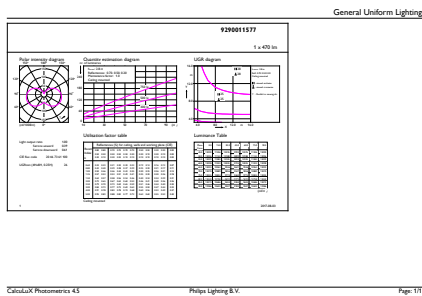

Standard LED candles & lusters

Mechanical and Housing

Bulb Finish Frosted

Approval and Application

Energy Efficiency Label (EEL) A+

Energy Consumption kWh/1000 h 6 kWh

Product Data

Full product code 871829176238600
Order product name LED candle/luster CorePro candle ND 5.5-40W
E14 827 B35 FR

EAN/UPC - Product 8718291762386

Order code 929001157702

Numerator - Quantity Per Pack 1

Numerator - Packs per outer box 10

Material Nr. (12NC) 929001157702

Net Weight (Piece) 0.040 kg

Dimensional drawing

LED ND 5.5-40W E14 827 220-240V B35 FR

Product	D	C
LED candle/luster CorePro candle ND 5.5-40W E14 827 B35 FR	35 mm	106 mm

Photometric data

CorePro LEDcandle 40W E14 827 FR B35 ND

CorePro LEDcandle 40W E14 827 FR B35 ND