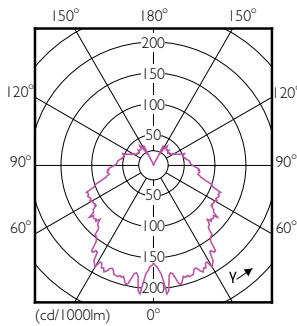

Product data

General Information	
Cap-Base	E27 [E27]
EU RoHS compliant	Yes
Nominal Lifetime (Nom)	15000 h
Switching Cycle	50000X
Technical Type	4-25W
Light Technical	
Color Code	827 [CCT of 2700K]
Luminous Flux (Nom)	250 lm
Color Designation	Warm White (WW)
Correlated Color Temperature (Nom)	2700 K
Luminous Efficacy (rated) (Nom)	62.50 lm/W
Color Consistency	<6
Color Rendering Index (Nom)	80
LLMF At End Of Nominal Lifetime (Nom)	70 %

CorePro LED candles and lusters

Mechanical and Housing

Bulb Finish Clear

Approval and Application

Energy Efficiency Label (EEL) A+

Energy Consumption kWh/1000 h 4 kWh

Product Data

Full product code 871869650767400

Net Weight (Piece) 0.040 kg

Dimensional drawing

LED ND 4-25W E27 827 220-240V P45 CL

Product	D	C
Corepro Lustre ND 4-25W E27 827 P45 CL	45 mm	87 mm

Photometric data

CorePro LEDlustre 4-25W E27 827 CL P45

CorePro LEDlustre 4-25W E27 827 CL P45