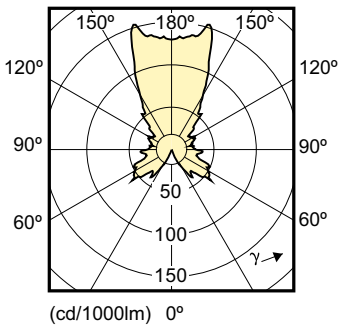

Photometric data

SDLD_LEDLSR_0023-Light distribution diagram