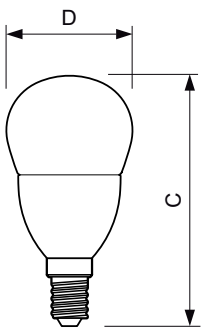

## Dimensional drawing

LED DT 4-25W E14 P48 CL