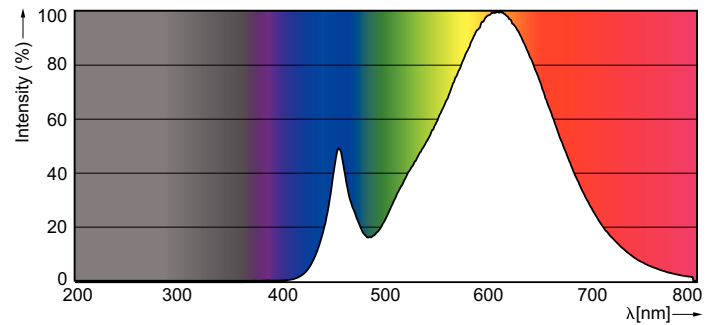

MASTER LED candles and lusters

Mechanical and Housing

Bulb Finish Clear

Approval and Application

Energy Efficiency Label (EEL) A+
Suitable For Accent Lighting No
Energy Consumption kWh/1000 h 4 kWh

Product Data

Full product code 871869645378000

Order product name	MASTER LEDlustre DT 4-25W E14 P48 CL
EAN/UPC - Product	8718696453780
Order code	929001140002
Numerator - Quantity Per Pack	1
Numerator - Packs per outer box	10
Material Nr. (12NC)	929001140002
Net Weight (Piece)	0.072 kg

Dimensional drawing

Product

MASTER LEDlustre DT 4-25W E14 P48 CL

Photometric data