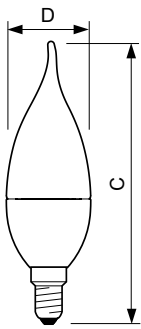

## Product Data

Full product code 871869645376600

Order product name MASTER LEDcandle DT 4-25W E14 BA38 CL

EAN/UPC - Product 8718696453766

Order code 929001139902

Numerator - Quantity Per Pack 1

Numerator - Packs per outer box 10

Material Nr. (12NC) 929001139902

Net Weight (Piece) 0.063 kg

## Dimensional drawing

CandleBA38 220-240V 3.5W-25W 2700K E14DT

Product	D	C
MASTER LEDcandle DT 4-25W E14 BA38 CL	38 mm	129 mm