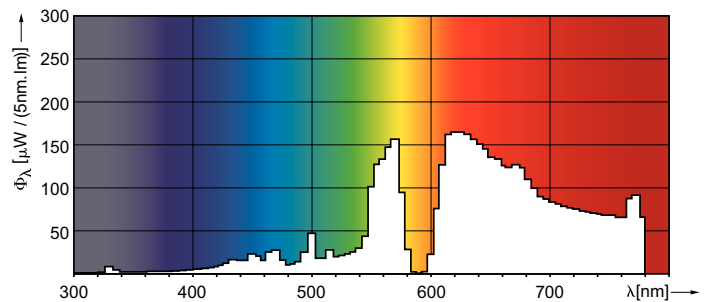

LDPO_SDW-T_35W_50W_100W-Spectral power distribution Colour