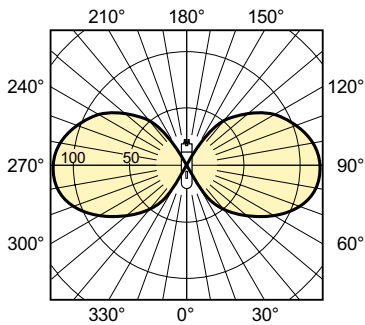

Material Nr. (12NC)	928153809230
Net Weight (Piece)	0.048 kg
ILCOS Code	STH-35-H/E-PG12

Warnings and Safety

Dimensional drawing

SDW-T 35W/825 PG12-1

Product

MASTER SDW-T 35W/825 PG12-1 1SL/12

Photometric data

LDLD_SDW-T-Light distribution diagram

LDPO_SDW-T_35W_50W_100W-Spectral power distribution Colour

Lifetime

MASTER SDW-T