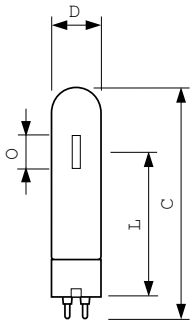

Luminaire Design Requirements	
Bulb Temperature (Max)	350 °C
Cap-Base Temperature (Max)	120 °C

Product Data	
Full product code	871150073402015

MASTER SDW-T

Order product name	MASTER SDW-T 35W/825 PG12-1 1SL/12
EAN/UPC - Product	8711500734020
Order code	928153809230
Numerator - Quantity Per Pack	1
Numerator - Packs per outer box	12

Material Nr. (12NC)	928153809230
Net Weight (Piece)	0.048 kg
ILCOS Code	STH-35-H/E-PG12

Warnings and Safety

Dimensional drawing

SDW-T 35W/825 PG12-1

Product

MASTER SDW-T 35W/825 PG12-1 1SL/12

Photometric data