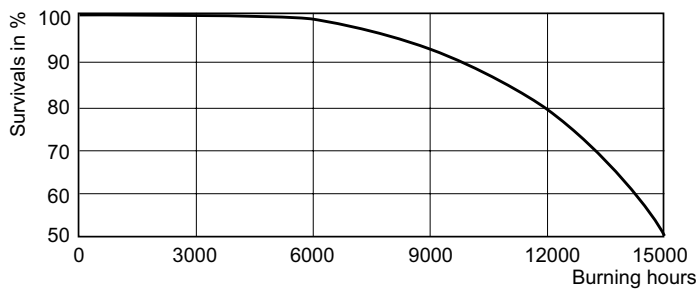

MASTER SDW-T

Order product name	MASTER SDW-T 35W/825 PG12-1 1SL/12
EAN/UPC - Product	8711500734020
Order code	928153809230
Numerator - Quantity Per Pack	1
Numerator - Packs per outer box	12

Material Nr. (12NC)	928153809230
Net Weight (Piece)	0.048 kg
ILCOS Code	STH-35-H/E-PG12

Warnings and Safety

Dimensional drawing

Product

MASTER SDW-T 35W/825 PG12-1 1SL/12

Photometric data

LDPO_SDW-T_35W_50W_100W-Spectral power distribution Colour

Lifetime