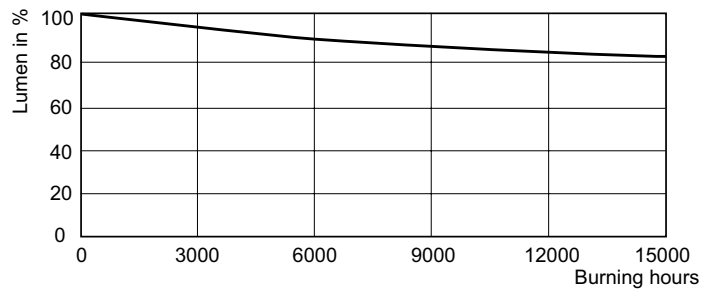

MASTER SDW-T

Order product name	MASTER SDW-T 35W/825 PG12-1 1SL/12
EAN/UPC - Product	8711500734020
Order code	928153809230
Numerator - Quantity Per Pack	1
Numerator - Packs per outer box	12

Material Nr. (12NC)	928153809230
Net Weight (Piece)	0.048 kg
ILCOS Code	STH-35-H/E-PG12

Warnings and Safety

Dimensional drawing

Product

MASTER SDW-T 35W/825 PG12-1 1SL/12

Photometric data

LDPO_SDW-T_35W_50W_100W-Spectral power distribution Colour

Lifetime