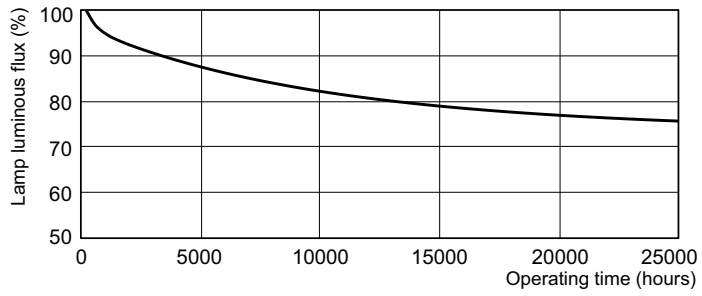

MASTER TL-D Food

Dimensional drawing

Product	D (max)	A (max)	B (max)	B (min)	C (max)
MASTER TL-D Food 58W/79 SLV/25	28 mm	1500 mm	1507.1 mm	1504.7 mm	1514.2 mm

TL-D Food 58W/79

Photometric data

Lightcolor /79

Lightcolor /79

Lifetime

MASTER TL-D Food/Food Secura Life Expectancy 12 h cycle

MASTER TL-D Food/Food Secura Life Expectancy 3 h cycle

MASTER TL-D Food

Lifetime

MASTER TL-D Food/Food Secura Lumen Maintenance 3 h + 12 h cycle