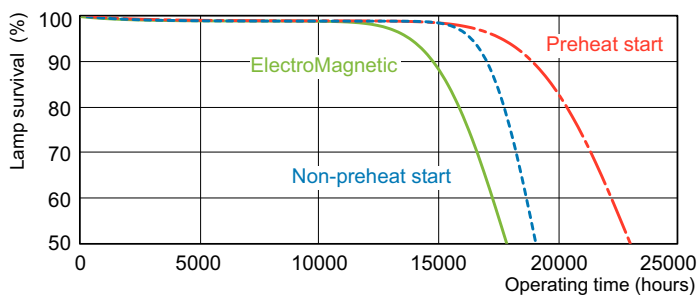

MASTER TL-D Food

Dimensional drawing

Product	D (max)	A (max)	B (max)	B (min)	C (max)
MASTER TL-D Food 58W/79 SLV/25	28 mm	1500 mm	1507.1 mm	1504.7 mm	1514.2 mm

TL-D Food 58W/79

Photometric data

Lightcolor /79

Lightcolor /79

Lifetime

MASTER TL-D Food/Food Secura Life Expectancy 12 h cycle

MASTER TL-D Food/Food Secura Life Expectancy 3 h cycle

MASTER TL-D Food

Lifetime

MASTER TL-D Food/Food Secura Lumen Maintenance 3 h + 12 h cycle