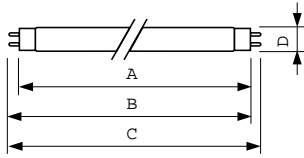

Controls and Dimming	
Dimmable	Yes
Approval and Application	
Energy Efficiency Label (EEL)	B
Mercury (Hg) Content (Nom)	5.0 mg
Energy Consumption kWh/1000 h	69 kWh

Product Data	
Full product code	871150070623240
Order product name	MASTER TL-D Food 58W/79 SLV/25
EAN/UPC - Product	8711500706232
Order code	928049002043
Numerator - Quantity Per Pack	1
Numerator - Packs per outer box	25
Material Nr. (12NC)	928049002043
Net Weight (Piece)	167.000 g
ILCOS Code	FD-58/38/2A-E-G13

MASTER TL-D Food

Dimensional drawing

Product	D (max)	A (max)	B (max)	B (min)	C (max)
MASTER TL-D Food 58W/79 SLV/25	28 mm	1500 mm	1507.1 mm	1504.7 mm	1514.2 mm

TL-D Food 58W/79

Photometric data

Lightcolor /79