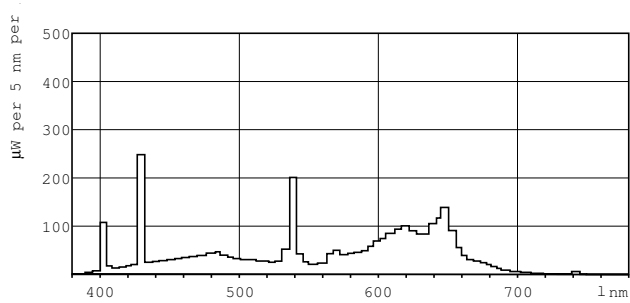

MASTER TL-D Food

Dimensional drawing

Product	D (max)	A (max)	B (max)	B (min)	C (max)
MASTER TL-D Food 58W/79 SLV/25	28 mm	1500 mm	1507.1 mm	1504.7 mm	1514.2 mm

TL-D Food 58W/79

Photometric data

Lightcolor /79