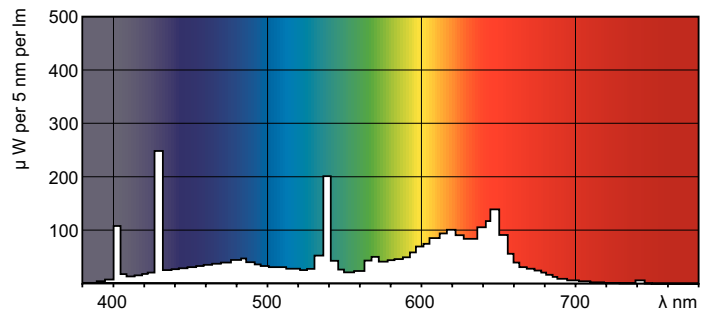

MASTER TL-D Food

Dimensional drawing

Product	D (max)	A (max)	B (max)	B (min)	C (max)
MASTER TL-D Food 58W/79 SLV/25	28 mm	1500 mm	1507.1 mm	1504.7 mm	1514.2 mm

TL-D Food 58W/79

Photometric data

Lightcolor /79