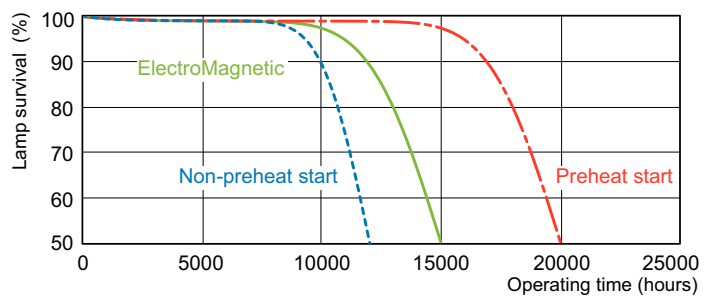

Lifetime

MASTER TL-D Food/Food Secura Life Expectancy 12 h cycle

MASTER TL-D Food/Food Secura Life Expectancy 3 h cycle