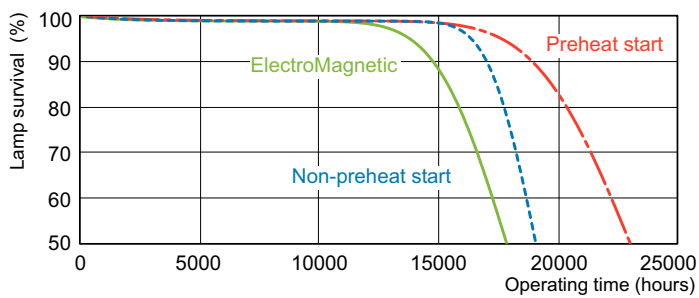

MASTER TL-D Food

Dimensional drawing

Product	D (max)	A (max)	B (max)	B (min)	C (max)
MASTER TL-D Food 36W/79 SLV/25	28 mm	1199.4 mm	1206.5 mm	1204.1 mm	1213.6 mm

TL-D Food 36W/79

Photometric data

Lightcolor /79

Lightcolor /79

Lifetime

MASTER TL-D Food/Food Secura Life Expectancy 12 h cycle

MASTER TL-D Food/Food Secura Life Expectancy 3 h cycle

MASTER TL-D Food

Lifetime

MASTER TL-D Food/Food Secura Lumen Maintenance 3 h + 12 h cycle