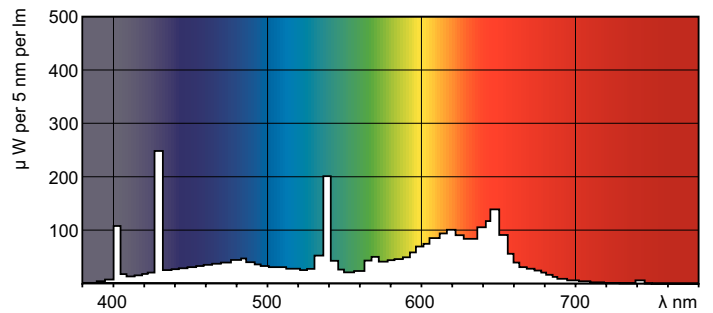

MASTER TL-D Food

Dimensional drawing

Product	D (max)	A (max)	B (max)	B (min)	C (max)
MASTER TL-D Food 36W/79 SLV/25	28 mm	1199.4 mm	1206.5 mm	1204.1 mm	1213.6 mm

TL-D Food 36W/79

Photometric data

Lightcolor /79