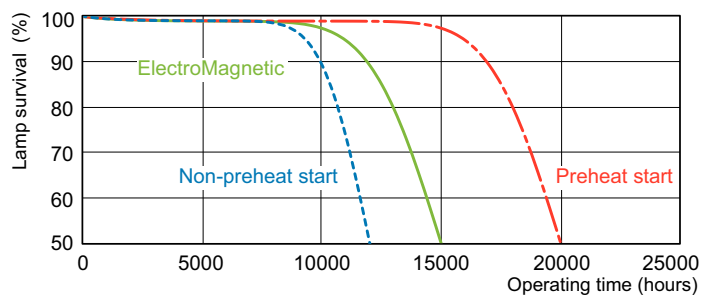

Lifetime

MASTER TL-D Food/Food Secura Life Expectancy 12 h cycle

MASTER TL-D Food/Food Secura Life Expectancy 3 h cycle