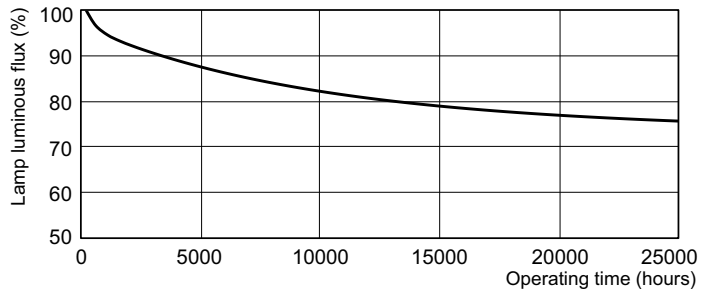

MASTER TL-D Food

Dimensional drawing

Product	D (max)	A (max)	B (max)	B (min)	C (max)
MASTER TL-D Food 36W/79 SLV/25	28 mm	1199.4 mm	1206.5 mm	1204.1 mm	1213.6 mm

TL-D Food 36W/79

Photometric data

Lightcolor /79

Lightcolor /79

Lifetime

MASTER TL-D Food/Food Secura Life Expectancy 12 h cycle

MASTER TL-D Food/Food Secura Life Expectancy 3 h cycle

MASTER TL-D Food

Lifetime

MASTER TL-D Food/Food Secura Lumen Maintenance 3 h + 12 h cycle