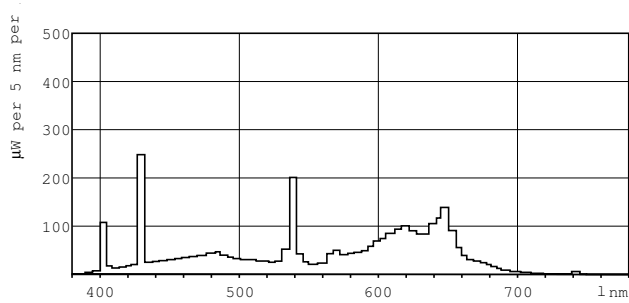

MASTER TL-D Food

Dimensional drawing

Product	D (max)	A (max)	B (max)	B (min)	C (max)
MASTER TL-D Food 36W/79 SLV/25	28 mm	1199.4 mm	1206.5 mm	1204.1 mm	1213.6 mm

TL-D Food 36W/79

Photometric data

Lightcolor /79