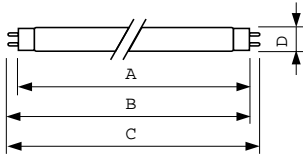

MASTER TL-D Food

Dimensional drawing

Product	D (max)	A (max)	B (max)	B (min)	C (max)
MASTER TL-D Food 36W/79 SLV/25	28 mm	1199.4 mm	1206.5 mm	1204.1 mm	1213.6 mm

TL-D Food 36W/79