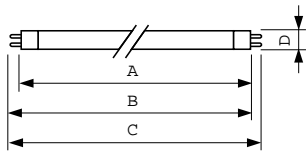

MASTER TL Mini Super 80

EAN/UPC - Product	8711500716385
Order code	928001008350
Numerator - Quantity Per Pack	1
Numerator - Packs per outer box	250
Material Nr. (12NC)	928001008350

Net Weight (Piece)	27.000 g
ILCOS Code	FD-8/30/1B-E-G5

Warnings and Safety

Dimensional drawing