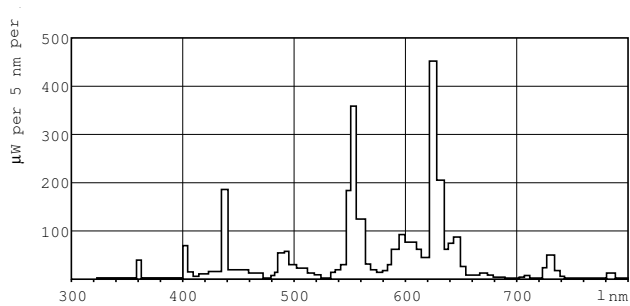

Product data

General Information		Operating and Electrical	
Cap-Base	G5 [G5]	Power (Nom)	7.1 W
Life To 10% Failures (Nom)	5000 h	Lamp Current (Nom)	0.145 A
Life to 50% Failures (Nom)	10000 h	Voltage (Nom)	56 V
Life to 50% Failures Preheat (Nom)	10000 h		
Light Technical		Controls and Dimming	
Color Code	830 [CCT of 3000K]	Dimmable	Yes
Luminous Flux (Nom)	470 lm		
Color Designation	Warm White (WW)	Approval and Application	
Lumen Maintenance 10000 h (Nom)	71 %	Energy Efficiency Label (EEL)	A
Lumen Maintenance 2000 h (Nom)	85 %	Mercury (Hg) Content (Nom)	3.0 mg
Lumen Maintenance 5000 h (Nom)	77 %	Energy Consumption kWh/1000 h	8 kWh
Correlated Color Temperature (Nom)	3000 K		
Luminous Efficacy (rated) (Nom)	59 lm/W	Product Data	
Color Rendering Index (Nom)	85	Full product code	871150071638527
		Order product name	MASTER TL Mini Super 80 8W/830 FAM/10X25BOX

Warnings and Safety

Dimensional drawing

Product

MASTER TL Mini Super 80 8W/830 FAM/10X25BOX

TL 8W/830

Photometric data

LDPO_TL8MINI_830-Spectral power distribution Colour