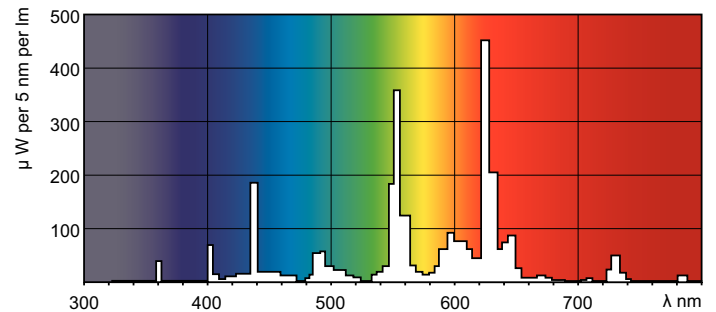

Product data

General Information		Operating and Electrical	
Cap-Base	G5 [G5]	Power (Nom)	7.1 W
Life To 10% Failures (Nom)	5000 h	Lamp Current (Nom)	0.145 A
Life to 50% Failures (Nom)	10000 h	Voltage (Nom)	56 V
Life to 50% Failures Preheat (Nom)	10000 h		
Light Technical		Controls and Dimming	
Color Code	830 [CCT of 3000K]	Dimmable	Yes
Luminous Flux (Nom)	470 lm		
Color Designation	Warm White (WW)	Approval and Application	
Lumen Maintenance 10000 h (Nom)	71 %	Energy Efficiency Label (EEL)	A
Lumen Maintenance 2000 h (Nom)	85 %	Mercury (Hg) Content (Nom)	3.0 mg
Lumen Maintenance 5000 h (Nom)	77 %	Energy Consumption kWh/1000 h	8 kWh
Correlated Color Temperature (Nom)	3000 K		
Luminous Efficacy (rated) (Nom)	59 lm/W	Product Data	
Color Rendering Index (Nom)	85	Full product code	871150071638527
		Order product name	MASTER TL Mini Super 80 8W/830 FAM/10X25BOX

Warnings and Safety

Dimensional drawing

Product

MASTER TL Mini Super 80 8W/830 FAM/10X25BOX

TL 8W/830

Photometric data

LDPO_TL8MINI_830-Spectral power distribution Colour