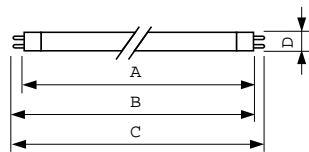

## Dimensional drawing

Product	D (max)	A (max)	B (max)	B (min)	C (max)
MASTER TL5 HO 49W/840 SLV/20	17 mm	1449.0 mm	1456.1 mm	1453.7 mm	1463.2 mm