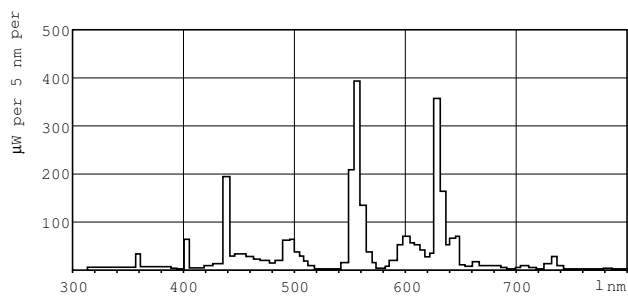

MASTER TL5 High Output

Controls and Dimming

Dimmable	Yes

Mechanical and Housing

Cap-Base Information	Green Plate

Approval and Application

Energy Efficiency Label (EEL)	A+
Mercury (Hg) Content (Nom)	1.4 mg
Energy Consumption kWh/1000 h	54 kWh

Product Data

Full product code	871150063956105

Order product name	MASTER TL5 HO 49W/840 SLV/20
EAN/UPC - Product	8711500639561
Order code	927927584061
Numerator - Quantity Per Pack	1
Numerator - Packs per outer box	20
Material Nr. (12NC)	927927584061
Net Weight (Piece)	127.400 g
ILCOS Code	FDH-49/40/1B-L/P-G5-16/1450

Warnings and Safety

- A lamp breaking is extremely unlikely to have any impact on your health. If a lamp breaks, ventilate the room for 30 minutes and remove the parts, preferably with gloves. Put them in a sealed plastic bag and take it to your local waste facilities for recycling. Do not use a vacuum cleaner.

Dimensional drawing

Product	D (max)	A (max)	B (max)	B (min)	C (max)
MASTER TL5 HO 49W/840 SLV/20	17 mm	1449.0 mm	1456.1 mm	1453.7 mm	1463.2 mm

TL5 HO 49W/840

Photometric data

Lightcolor /840

Lightcolor /840