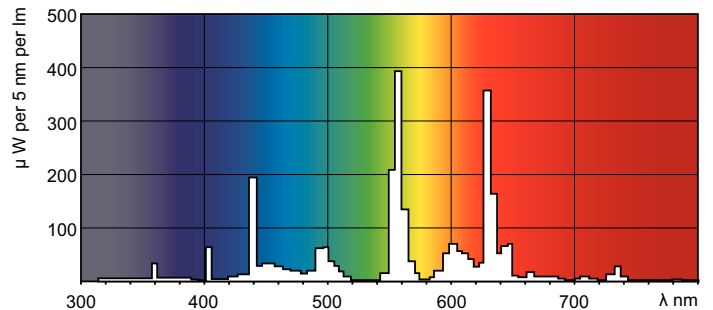

MASTER TL5 High Output

Controls and Dimming

Dimmable	Yes

Mechanical and Housing

Cap-Base Information	Green Plate

Approval and Application

Energy Efficiency Label (EEL)	A+
Mercury (Hg) Content (Nom)	1.4 mg
Energy Consumption kWh/1000 h	54 kWh

Product Data

Full product code	871150063956105

Order product name	MASTER TL5 HO 49W/840 SLV/20
EAN/UPC - Product	8711500639561
Order code	927927584061
Numerator - Quantity Per Pack	1
Numerator - Packs per outer box	20
Material Nr. (12NC)	927927584061
Net Weight (Piece)	127.400 g
ILCOS Code	FDH-49/40/1B-L/P-G5-16/1450

Warnings and Safety

- A lamp breaking is extremely unlikely to have any impact on your health. If a lamp breaks, ventilate the room for 30 minutes and remove the parts, preferably with gloves. Put them in a sealed plastic bag and take it to your local waste facilities for recycling. Do not use a vacuum cleaner.

Dimensional drawing

Product	D (max)	A (max)	B (max)	B (min)	C (max)
MASTER TL5 HO 49W/840 SLV/20	17 mm	1449.0 mm	1456.1 mm	1453.7 mm	1463.2 mm

TL5 HO 49W/840

Photometric data

Lightcolor /840

Lightcolor /840