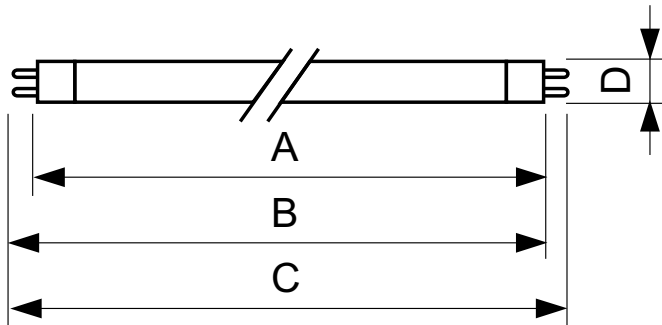

MASTER TL5 High Efficiency

MASTER TL5 HE 35W/830 SLV/40

This TL5 lamp (tube diameter 16 mm) has a high luminous efficacy, resulting in low energy consumption. The High Efficiency TL5 lamp offers excellent lumen maintenance and good color rendering. Application areas are offices, industry, public and governmental buildings, schools, hospitals and indoor sports lighting.

MASTER TL5 High Efficiency

Controls and Dimming

Dimmable	Yes
----------	-----

Mechanical and Housing

Cap-Base Information	Green Plate
----------------------	-------------

Approval and Application

Energy Efficiency Label (EEL)	A+
Mercury (Hg) Content (Nom)	1.4 mg
Energy Consumption kWh/1000 h	38 kWh

Product Data

Full product code	871150063950955
-------------------	-----------------

Order product name	MASTER TL5 HE 35W/830 SLV/40
EAN/UPC - Product	8711500639509
Order code	927927083055
Numerator - Quantity Per Pack	1
Numerator - Packs per outer box	40
Material Nr. (12NC)	927927083055
Net Weight (Piece)	127.400 g
ILCOS Code	FDH-35/30/1B-L/P-G5-16/1450

Warnings and Safety

Dimensional drawing

TL5 HE 35W/830/GP

Product	D (max)	A (max)	B (max)	B (min)	C (max)
MASTER TL5 HE 35W/830 SLV/40	17 mm	1449.0 mm	1456.1 mm	1453.7 mm	1463.2 mm

Photometric data

MASTER TL5 High Efficiency