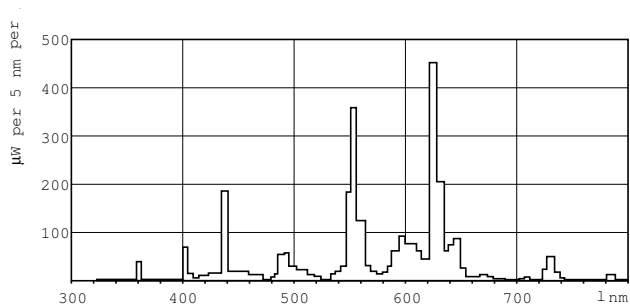

Product data

General Information		Color Rendering Index (Max)	
Cap-Base	G5 [G5]	Color Rendering Index (Min)	80
Life to 50% Failures Preheat (Nom)	24000 h	Color Rendering Index (Nom)	82
Features	na [Not Applicable]	LLMF 2000 h Rated	96 %
System Description	High Efficiency	LLMF 4000 h Rated	95 %
LSF Preheat 2000 h Rated	99 %	LLMF 6000 h Rated	94 %
LSF Preheat 4000 h Rated	99 %	LLMF 8000 h Rated	93 %
LSF Preheat 6000 h Rated	99 %	LLMF 12000 h Rated	92 %
LSF Preheat 8000 h Rated	99 %	LLMF 16000 h Rated	91 %
LSF Preheat 16000 h Rated	97 %	LLMF 20000 h Rated	90 %
LSF Preheat 20000 h Rated	84 %		
Light Technical		Operating and Electrical	
Color Code	830 [CCT of 3000K]	Power (Nom)	35.5 W
Luminous Flux (Nom)	3650 lm	Lamp Current (Nom)	0.175 A
Luminous Flux (Rated) (Nom)	3325 lm		
Color Designation	Warm White (WW)	Temperature	
Luminous Efficacy (@ Max Lumen, Rated) (Nom)	105 lm/W	Design Temperature (Nom)	35 °C
Correlated Color Temperature (Nom)	3000 K		
Luminous Efficacy (rated) (Nom)	94 lm/W		

Warnings and Safety

Dimensional drawing

TL5 HE 35W/830/GP

Product	D (max)	A (max)	B (max)	B (min)	C (max)
MASTER TL5 HE 35W/830 SLV/40	17 mm	1449.0 mm	1456.1 mm	1453.7 mm	1463.2 mm

Photometric data

MASTER TL5 High Efficiency