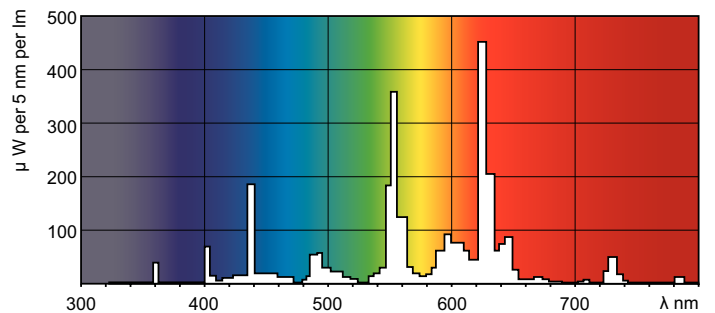

MASTER TL5 High Efficiency

MASTER TL5 HE 35W/830 SLV/40

This TL5 lamp (tube diameter 16 mm) has a high luminous efficacy, resulting in low energy consumption. The High Efficiency TL5 lamp offers excellent lumen maintenance and good color rendering. Application areas are offices, industry, public and governmental buildings, schools, hospitals and indoor sports lighting.

Product data

General Information		Color Rendering Index (Max)	
Cap-Base	G5 [G5]	Color Rendering Index (Min)	80
Life to 50% Failures Preheat (Nom)	24000 h	Color Rendering Index (Nom)	82
Features	na [Not Applicable]	LLMF 2000 h Rated	96 %
System Description	High Efficiency	LLMF 4000 h Rated	95 %
LSF Preheat 2000 h Rated	99 %	LLMF 6000 h Rated	94 %
LSF Preheat 4000 h Rated	99 %	LLMF 8000 h Rated	93 %
LSF Preheat 6000 h Rated	99 %	LLMF 12000 h Rated	92 %
LSF Preheat 8000 h Rated	99 %	LLMF 16000 h Rated	91 %
LSF Preheat 16000 h Rated	97 %	LLMF 20000 h Rated	90 %
LSF Preheat 20000 h Rated	84 %		
Light Technical		Operating and Electrical	
Color Code	830 [CCT of 3000K]	Power (Nom)	35.5 W
Luminous Flux (Nom)	3650 lm	Lamp Current (Nom)	0.175 A
Luminous Flux (Rated) (Nom)	3325 lm		
Color Designation	Warm White (WW)	Temperature	
Luminous Efficacy (@ Max Lumen, Rated) (Nom)	105 lm/W	Design Temperature (Nom)	35 °C
Correlated Color Temperature (Nom)	3000 K		
Luminous Efficacy (rated) (Nom)	94 lm/W		

Warnings and Safety

Dimensional drawing

TL5 HE 35W/830/GP

Product	D (max)	A (max)	B (max)	B (min)	C (max)
MASTER TL5 HE 35W/830 SLV/40	17 mm	1449.0 mm	1456.1 mm	1453.7 mm	1463.2 mm

Photometric data

MASTER TL5 High Efficiency