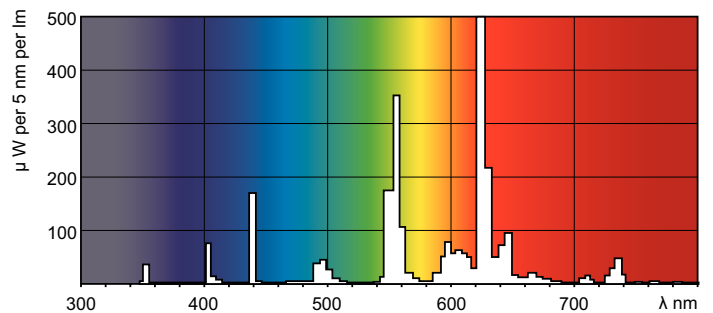

MASTER TL-D Super 80

MASTER TL-D Super 80 36W/827 1SL/25

The MASTER TL-D Super 80 lamp offers more lumens per watt and better color rendering than TL-D standard colors. Furthermore, it has a lower mercury content. The lamp can be operated in existing TL-D luminaires.

Dimensional drawing

Product	D (max)	A (max)	B (max)	B (min)	C (max)
MASTER TL-D Super 80 36W/827 1SL/25	28 mm	1199.4 mm	1206.5 mm	1204.1 mm	1213.6 mm

TL-D 36W/827

Photometric data

Lightcolor /827

Lightcolor /827

MASTER TL-D Super 80

Lifetime

MASTER TL-D Super 80 Life Expectancy 3 h cycle

MASTER TL-D Super 80 Life Expectancy 12 h cycle

MASTER TL-D Super 80 Lumen Maintenance 3 h + 12 h cycle