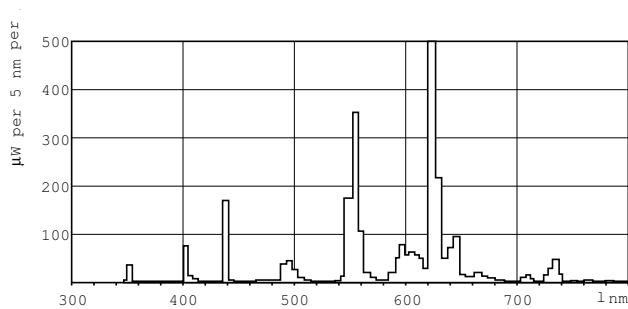

MASTER TL-D Super 80

MASTER TL-D Super 80 36W/827 1SL/25

The MASTER TL-D Super 80 lamp offers more lumens per watt and better color rendering than TL-D standard colors. Furthermore, it has a lower mercury content. The lamp can be operated in existing TL-D luminaires.

Numerator - Quantity Per Pack	1
Numerator - Packs per outer box	25
Material Nr. (12NC)	927921082723
Net Weight (Piece)	135.000 g
ILCOS Code	FD-36/27/1B-E-G13

Warnings and Safety

- A lamp breaking is extremely unlikely to have any impact on your health. If a lamp breaks, ventilate the room for 30 minutes and remove the parts, preferably with gloves. Put them in a sealed plastic bag and take it to your local waste facilities for recycling. Do not use a vacuum cleaner.

Dimensional drawing

Product	D (max)	A (max)	B (max)	B (min)	C (max)
MASTER TL-D Super 80 36W/827 1SL/25	28 mm	1199.4 mm	1206.5 mm	1204.1 mm	1213.6 mm

TL-D 36W/827

Photometric data

Lightcolor /827

Lightcolor /827