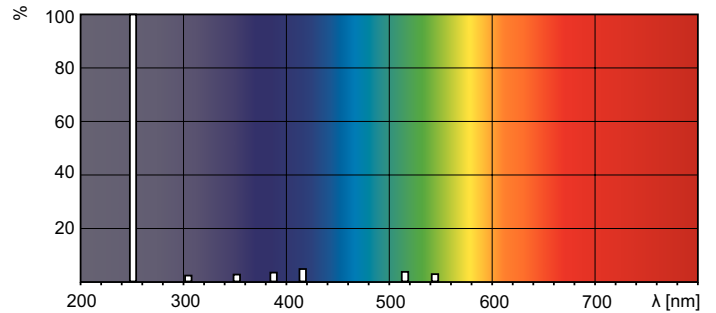

TUV PL-L

Net Weight (Piece) 82.000 g

Warnings and Safety

Dimensional drawing

Product	D1 (max)	D (max)	A (max)	B (max)	C (max)
TUV PL-L 24W/4P 1CT/25	18 mm	39 mm	290 mm	315 mm	320 mm

TUV 24W PL-L

Photometric data

XDPO_XUTUVPLL-Spectral power distribution Colour