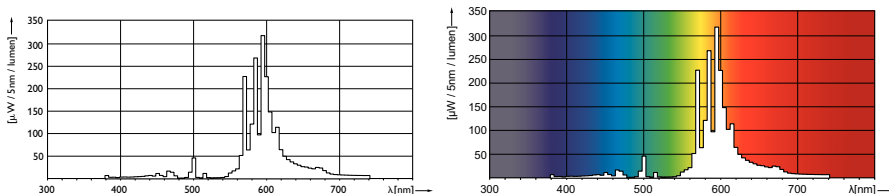

SON (Internal Ignitor) E27

Photometric data

© 2015 Koninklijke Philips N.V. (Royal Philips)
All rights reserved.

Specifications are subject to change without notice. Trademarks are the property of
Koninklijke Philips N.V. (Royal Philips) or their respective owners.