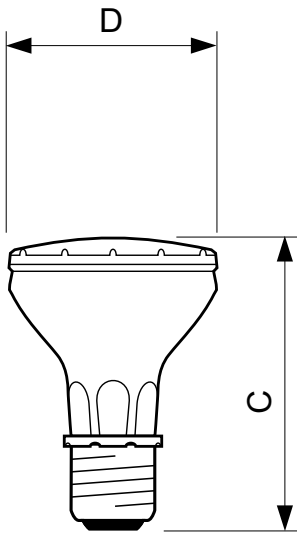

Dimensional drawing

CDM-R Elite 35W E27 PAR20

CDM-R Elite 35W/930 E27 PAR20 30D

Product	D	C
MASTERColour CDM-R Elite 35W/930 E27 PAR20 30D	65 mm	95 mm

Photometric data

© 2015 Koninklijke Philips N.V. (Royal Philips)
All rights reserved.