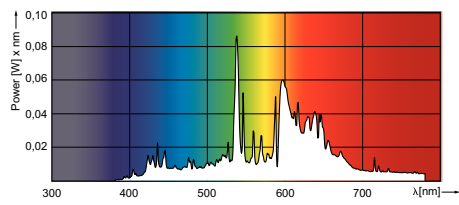

MASTERColour CDM-R Elite

MASTERColour CDM-R Elite 35W/930 E27 PAR20 30D

Compact, very high-efficiency, long-life Ceramic Metal Halide discharge reflector lamp producing crisp white sparkling light with high color rendering

• Light Technical

Color Code	930 [CCT of 3000K]
Beam Angle (Nom)	30 °
Luminous Intensity (Nom)	6500 cd
Beam Description	Flood [Flood]
Color Designation	Warm White (WW)
Lumen Maintenance 12000 h (Nom)	82 %
Lumen Maintenance 2000 h (Nom)	94 %
Lumen Maintenance 4000 h (Nom)	90 %
Design Mean Lumens	2040 lm
Chromaticity Coordinate X (Nom)	0.437
Chromaticity Coordinate Y (Nom)	0.400
Correlated Color Temperature (Nom)	2950 K
Luminous Efficacy (rated) (Nom)	61 lm/W

PHILIPS

MASTERColour CDM-R Elite

Mercury (Hg)
Content (Nom) 4.7 mg

• Luminaire Design Requirements

Bulb Temperature (Max) 300 °C
Cap-Base Temperature (Max) 200 °C

• Product Data

Full product code 871829165157400

Dimensional drawing

CDM-R Elite 35W E27 PAR20

CDM-R Elite 35W/930 E27 PAR20 30D

Product	D	C
MASTERColour CDM-R Elite 35W/930 E27 PAR20 30D	65 mm	95 mm

Photometric data

© 2015 Koninklijke Philips N.V. (Royal Philips)
All rights reserved.