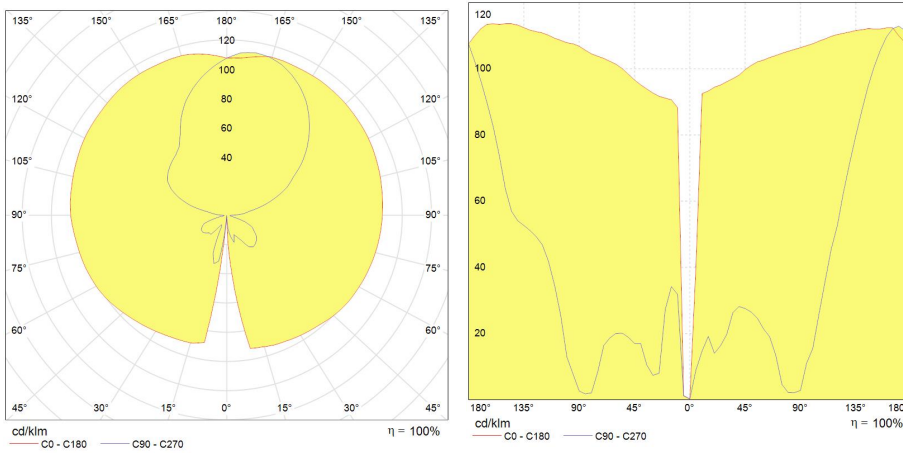

Light distribution