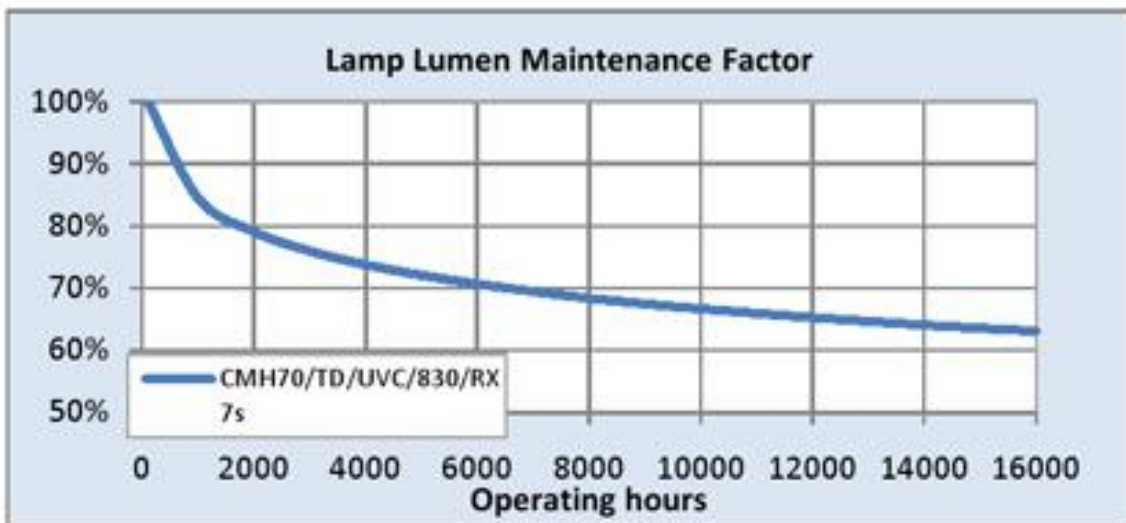

Lumen maintenance data