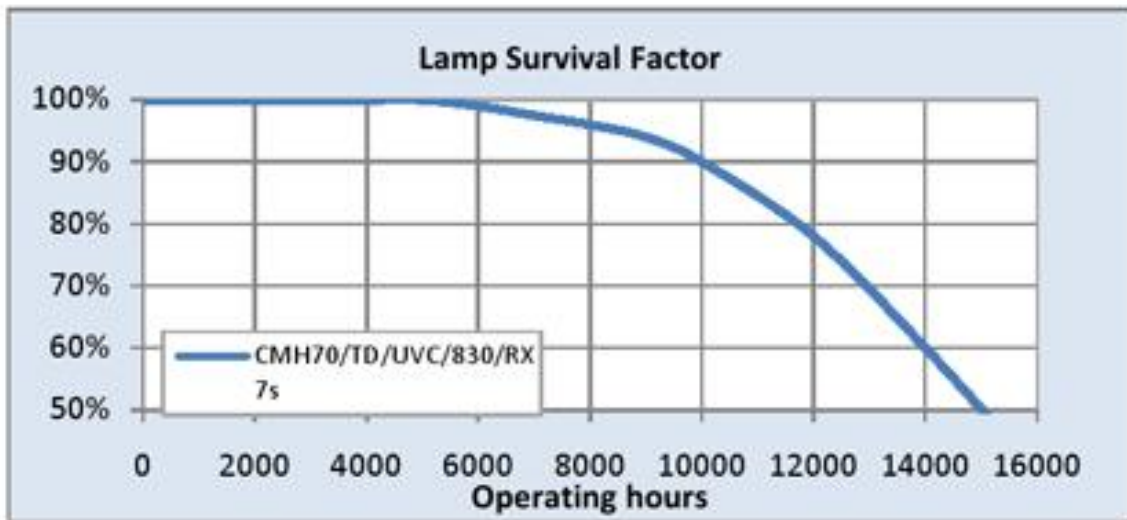

Survival data

Downloads & Links

[Go to the catalog site (HTTP)](#)

[Photometry (IES)](#)

[Product datasheet (PDF)](#)

[High-res images / Technical drawings (HTTP)](#)