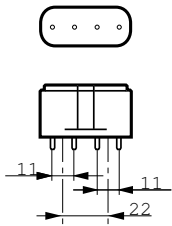

Mercury (Hg) Content (Max)	2.0 mg
Mercury (Hg) Content (Nom)	1.8 mg

• UV

UV-A Radiation 100Hr (IEC)	7.7 W
----------------------------	-------

• Product Data

Full product code	871829119443900
Order product name	PL-L 36W/10/4P SECURA 1CT/25
EAN/UPC - Product	8718291194439
Order code	927909121001
Numerator - Quantity Per Pack	1
Numerator - Packs per outer box	25
Material Nr. (12NC)	927909121001
Net Weight (Piece)	133.000 g

Dimensional drawing

Secura 2G11 4P

PL-L 36W/10/4P SECURA

Product	D1	D	C1	A	B	C
PL-L 36W/10/4P SECURA 1CT/25	27 mm	40 mm	20.0 mm	404.2 mm	430.0 mm	436.6 mm

Photometric data

© 2015 Philips Lighting Holding B.V.
All rights reserved.