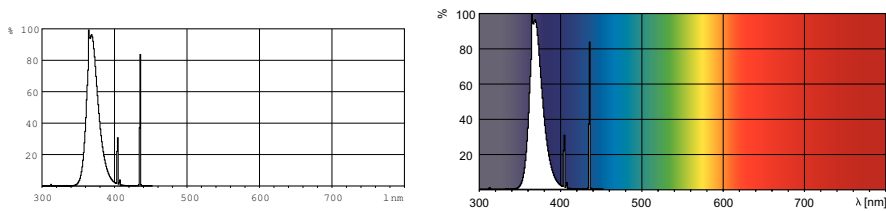

Dimensional drawing

Secura 2G11 4P

PL-L 36W/10/4P SECURA

Product	D1	D	C1	A	B	C
PL-L 36W/10/4P SECURA 1CT/25	27 mm	40 mm	20.0 mm	404.2 mm	430.0 mm	436.6 mm

Photometric data

© 2015 Philips Lighting Holding B.V.
All rights reserved.