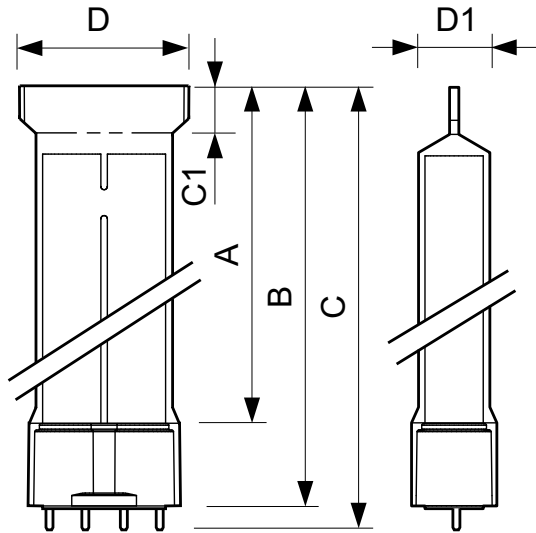

Product data

• General Information

Cap-Base	2G11 [2G11]
Bulb Shape	2xT16
Main Application	SECURA (SE)
Life To 50% Failures (Nom)	10000 h
Useful Life (Nom)	2000 h

• Light Technical

Color Code	10
Chromaticity Coordinate X (Nom)	228
Chromaticity Coordinate Y (Nom)	215
LLMF 2000 h Rated	20 %
LLMF 6000 h Rated	40 %

Mercury (Hg) Content (Max)	2.0 mg
Mercury (Hg) Content (Nom)	1.8 mg

• UV

UV-A Radiation 100Hr (IEC)	7.7 W
----------------------------	-------

• Product Data

Full product code	871829119443900
Order product name	PL-L 36W/10/4P SECURA 1CT/25
EAN/UPC - Product	8718291194439
Order code	927909121001
Numerator - Quantity Per Pack	1
Numerator - Packs per outer box	25
Material Nr. (12NC)	927909121001
Net Weight (Piece)	133.000 g

Dimensional drawing

Secura 2G11 4P

PL-L 36W/10/4P SECURA

Product	D1	D	C1	A	B	C
PL-L 36W/10/4P SECURA 1CT/25	27 mm	40 mm	20.0 mm	404.2 mm	430.0 mm	436.6 mm

Photometric data

© 2015 Philips Lighting Holding B.V.
All rights reserved.