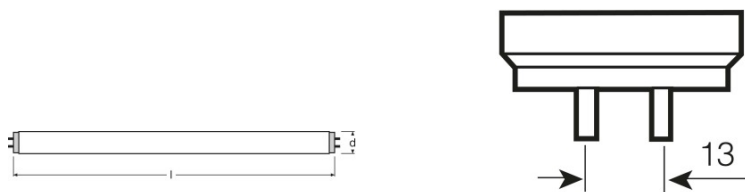

Product datasheet

Technical data

Electrical data

Nominal wattage	36.00 W
Rated lamp efficacy (HF data 25 °C)	Under clarification by authority and standardization body
Rated lamp efficacy (standard condition)	79 lm/W
Rated wattage	36.00 W

Photometrical data

Color rendering index Ra	≥90
Rated luminous flux	2850 lm
Luminous flux at 25 °C	2850 lm
Light color	965
Color temperature	6500 K
Nominal luminous flux	2850 lm
Light color as per EN 12464-1	LUMILUX DE LUXE Cool Daylight
Rated LLMF at 2,000 h	0.92
Rated LLMF at 4,000 h	0.90
Rated LLMF at 6,000 h	0.88
Rated LLMF at 8,000 h	0.86
Rated LLMF at 12,000 h	0.85
Color coordinates chromaticity diagram	0.313/0.327

Dimensions & weight

G13
IEC 7004-51
DIN 49653 T1

Tube diameter	26 mm
Length	1200.0 mm
Length with base excl. base pins/connection	1200.00 mm
Diameter	26.0 mm

Product datasheet

Maximum diameter	26.0 mm
------------------	---------

Circuit diagram

Logistical Data

Product code	Product description	Packaging unit (Pieces/Unit)	Dimensions (length x width x height)	Volume	Gross weight
4008321111395	L 36 W/965	Shipping carton box 25	976 mm x 423 mm x 145 mm	59.86 dm ³	5450.00 g