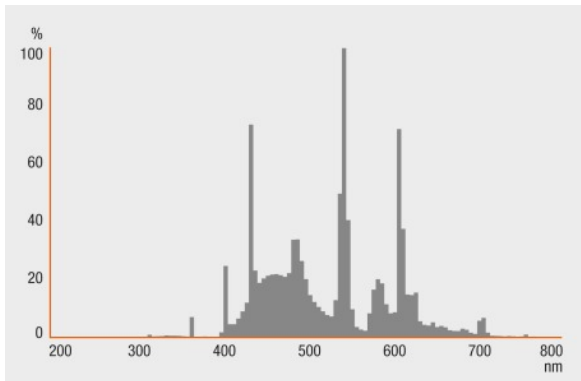

Product datasheet

Maximum diameter	26.0 mm

Temperatures

Rated ambient temp.w.max.luminous flux	25.0 °C

Lifespan

Service life	16000 h ¹⁾
Lifespan	20000 h ¹⁾
Rated lamp survival factor at 2,000 h	0.99
Rated lamp survival factor at 4,000 h	0.99
Rated lamp survival factor at 6,000 h	0.99
Rated lamp survival factor at 8,000 h	0.99
Rated lamp survival factor at 12,000 h	0.90
Operation mode LLMF/LSF	50 Hz
Rated lamp life time	20000 h
Nominal lamp life time	20000 h

¹⁾ With preheat ECG

Additional product data

Base (standard designation)	G13
Lamp mercury content	4.6 mg
Appropriate disposal acc. to WEEE	Yes

Capabilities

Suitable for indoor	Yes

Certificates & standards

Energy efficiency class	A
Energy consumption	43 kWh/1000h

Light Distribution

Spectral power distribution

Guarantee

Safety advice

In case of lamp breakage: www.osram.com/brokenlamp