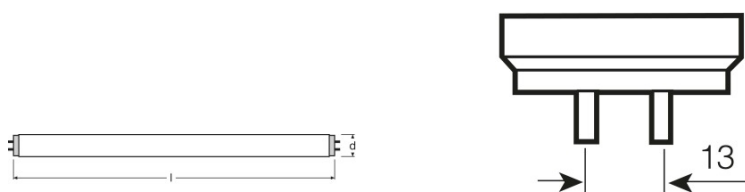

Product benefits

- Promotes photobiological processes in plants
- Promotes plant growth

Product datasheet

Technical data

Electrical data

Nominal wattage	36.0 W
Rated lamp efficacy (HF data 25 °C)	Under clarification by authority and standardization body
Rated wattage	36.00 W

Photometrical data

Luminous flux at 25 °C	1400 lm
Light color	77
Light color (designation)	FLUORA

Dimensions & weight

G13
IEC 7004-51
DIN 49653 T1

Tube diameter	26 mm
Length	1200 mm
Length with base excl. base pins/connection	1200.00 mm
Diameter	26.0 mm

Safety advice

In case of lamp breakage: www.osram.com/brokenlamp

Product datasheet

Circuit diagram

Logistical Data

Product code	Product description	Packaging unit (Pieces/Unit)	Dimensions (length x width x height)	Volume	Gross weight
4050300003184	L 36 W/77	Shipping carton box 10	1244 mm x 64 mm x 150 mm	11.94 dm ³	1965.00 g