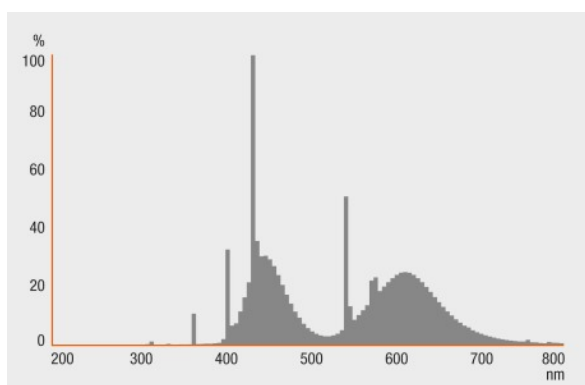

Product datasheet

Appropriate disposal acc. to WEEE	Yes

Certificates & standards

Energy efficiency class	B
Energy consumption	44 kWh/1000h

Light Distribution

Spectral power distribution

Safety advice

In case of lamp breakage: www.osram.com/brokenlamp