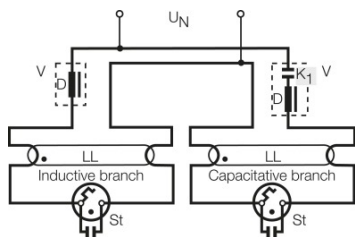

Photometrical data

Luminous flux at 25 °C	1400 lm
Light color	77
Light color (designation)	FLUORA

Dimensions & weight

G13
IEC 7004-51
DIN 49653 T1

Tube diameter	26 mm
Length	1200 mm
Length with base excl. base pins/connection	1200.00 mm
Diameter	26.0 mm

Safety advice

In case of lamp breakage: www.osram.com/brokenlamp

Product datasheet

Circuit diagram

Logistical Data

Product code	Product description	Packaging unit (Pieces/Unit)	Dimensions (length x width x height)	Volume	Gross weight
4050300003184	L 36 W/77	Shipping carton box 10	1244 mm x 64 mm x 150 mm	11.94 dm ³	1965.00 g