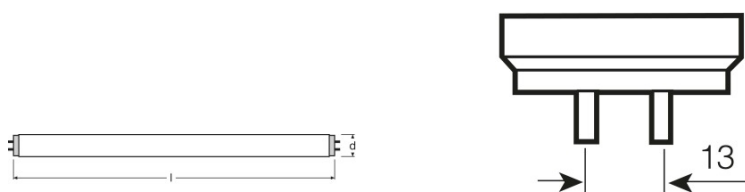

Product benefits

- Promotes photobiological processes in plants
- Promotes plant growth

Product datasheet

Technical data

Electrical data

Nominal wattage	18.0 W
Rated lamp efficacy (HF data 25 °C)	Under clarification by authority and standardization body
Rated wattage	18.00 W

Photometrical data

Luminous flux at 25 °C	550 lm
Light color	77
Light color (designation)	FLUORA

Dimensions & weight

G13
IEC 7004-51
DIN 49653 T1

Tube diameter	26 mm
Length	590.0 mm
Length with base excl. base pins/connection	590.00 mm
Diameter	26.0 mm

Safety advice

In case of lamp breakage: www.osram.com/brokenlamp

Product datasheet

Circuit diagram

Logistical Data

Product code	Product description	Packaging unit (Pieces/Unit)	Dimensions (length x width x height)	Volume	Gross weight
4050300004235	L 18 W/77	Shipping carton box 10	633 mm x 68 mm x 152 mm	6.54 dm ³	1082.50 g
4050300004235	L 18 W/77	Shipping carton box 25	632 mm x 144 mm x 147 mm	13.38 dm ³	2815.00 g