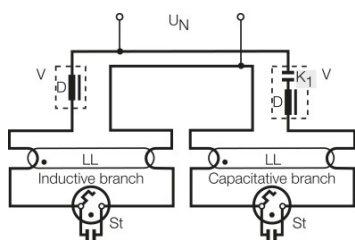

Photometrical data

Luminous flux at 25 °C	550 lm
Light color	77
Light color (designation)	FLUORA

Dimensions & weight

G13
IEC 7004-51
DIN 49653 T1

Tube diameter	26 mm
Length	590.0 mm
Length with base excl. base pins/connection	590.00 mm
Diameter	26.0 mm

Safety advice

In case of lamp breakage: www.osram.com/brokenlamp

Product datasheet

Circuit diagram

Logistical Data

Product code	Product description	Packaging unit (Pieces/Unit)	Dimensions (length x width x height)	Volume	Gross weight
4050300004235	L 18 W/77	Shipping carton box 10	633 mm x 68 mm x 152 mm	6.54 dm ³	1082.50 g
4050300004235	L 18 W/77	Shipping carton box 25	632 mm x 144 mm x 147 mm	13.38 dm ³	2815.00 g