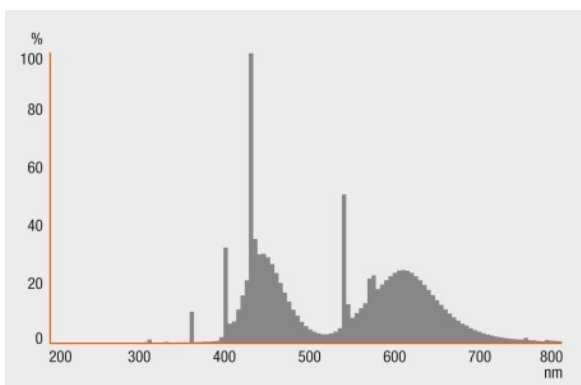

Product datasheet

Appropriate disposal acc. to WEEE	Yes

Certificates & standards

Energy efficiency class	B
Energy consumption	23 kWh/1000h

Light Distribution

Spectral power distribution

Safety advice

In case of lamp breakage: www.osram.com/brokenlamp