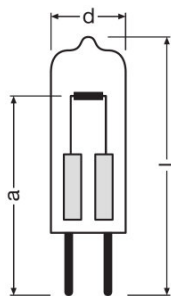

#### Dimensions & weight

Diameter	10.0 mm
Overall length	33.0 mm
Light center length (LCL)	22.0 mm
Outer bulb	T10
Length	33.0 mm
Maximum diameter	10.0 mm