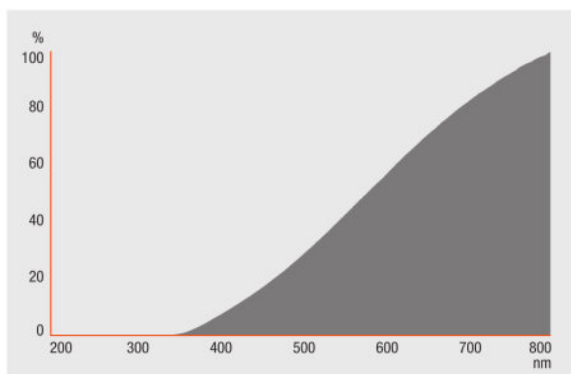

Product datasheet

Light Distribution

Spectral power distribution

Logistical Data

Product code	Product description	Packaging unit (Pieces/Unit)	Dimensions (length x width x height)	Volume	Gross weight
4050300335513	HALOSTAR 24 V 20 W 24 V G4	Shipping carton box 40 Pieces Folding carton box	144 mm x 107 mm x 121 mm	1.86 dm³	184.67 g
4052899438170	HALOSTAR 24 V 20 W 24 V G4	Shipping carton box 40 Pieces Folding carton box	144 mm x 107 mm x 121 mm	1.86 dm³	164.00 g

---

The mentioned product code describes the smallest quantity unit which can be ordered. One shipping unit can contain one or more single products. When placing an order, for the quantity please enter single or multiples of a shipping unit.

Disclaimer

Subject to change without notice. Errors and omission excepted. Always make sure to use the most recent release.