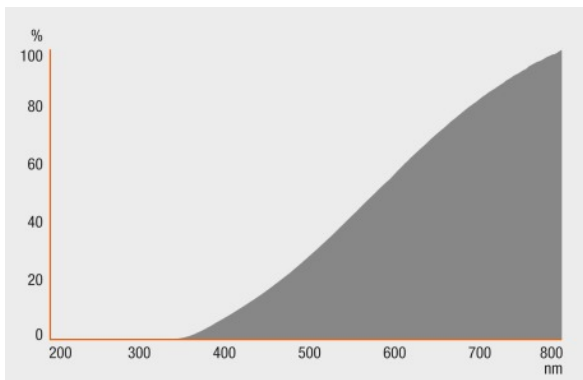

Light Distribution

Spectral power distribution

Logistical Data

Product code	Product description	Packaging unit (Pieces/Unit)	Dimensions (length x width x height)	Volume	Gross weight
4050300335513	HALOSTAR 24 V 20 W 24 V G4	Shipping carton box 40	144 mm x 107 mm x 121 mm	1.86 dm³	184.67 g

The mentioned product code describes the smallest quantity unit which can be ordered. One shipping unit can contain one or more single products. When placing an order, for the quantity please enter single or multiples of a shipping unit.

Disclaimer

Subject to change without notice. Errors and omission excepted. Always make sure to use the most recent release.