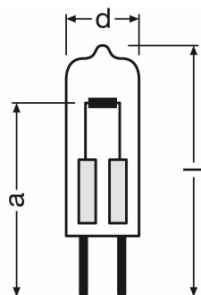

Product datasheet

Technical data

Electrical data

Nominal wattage	20.0 W
Nominal voltage	24.0 V
Rated wattage	20.00 W
Power factor λ	1.00

Photometrical data

Nominal luminous flux	320 lm
Color temperature	2900 K
Rated luminous flux	320 lm
Color rendering index Ra	100

Light technical data

Starting time	0.0 s
Warm-up time (60 %)	0.00 s

Dimensions & weight

Diameter	10.0 mm
Overall length	33.0 mm
Light center length (LCL)	22.0 mm
Outer bulb	T10
Length	33.0 mm
Maximum diameter	10.0 mm