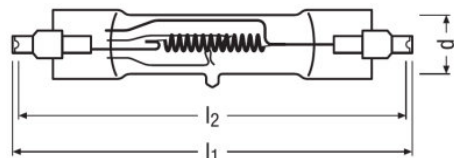

### Dimensions & weight

Diameter	30.0 mm
Length	138.1 mm
Length with base excl. base pins/connection	138.50 mm