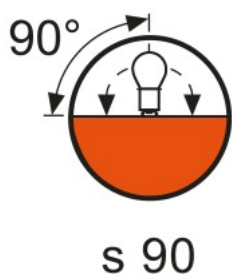

Product datasheet

Logistical Data

Product code	Product description	Packaging unit (Pieces/Unit)	Dimensions (length x width x height)	Volume	Gross weight
4008321098856	64575 1000 W 230 V	Folding carton box 1	111 mm x 42 mm x 42 mm	0.20 dm³	26.60 g
4008321098863	64575 1000 W 230 V	Shipping carton box 12	180 mm x 127 mm x 140 mm	3.20 dm³	349.00 g

The mentioned product code describes the smallest quantity unit which can be ordered. One shipping unit can contain one or more single products. When placing an order, for the quantity please enter single or multiples of a shipping unit.

References / Links

For further information on pinch technology, please refer to the following brochure:
"A whole lotta shakin' goin' on!" New halogen lamps with quartz pinch technology. (122 W 100 DE 08/05)

Disclaimer

Subject to change without notice. Errors and omission excepted. Always make sure to use the most recent release.