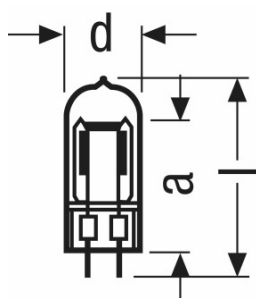

Product datasheet

Technical data

Electrical data

Nominal wattage	1000.00 W
Nominal voltage	230 V

Photometrical data

Nominal luminous flux	33000 lm
Luminous flux	33000 lm
Color temperature	3400 K

Dimensions & weight

Diameter	24.0 mm
Length	67.5 mm
Illuminated field	14.0*14.0 mm ²
Filament diameter	14.0 mm

Lifespan

Lifespan	15 h
----------	------

Additional product data

Base (standard designation)	GX6.35
-----------------------------	--------