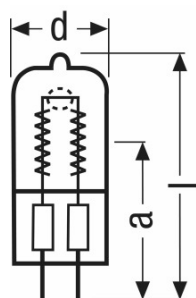

## Technical data

### Dimensions & weight

Diameter	18.5 mm
Length	53.0 mm
Illuminated field	9.6*12.5 mm <sup>2</sup>
Filament diameter	12.5 mm