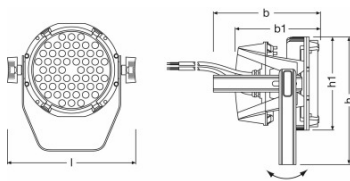

Product datasheet

Technical data

Electrical data

Nominal wattage	162 W
Lamp voltage	100...240 V

Light technical data

Beam angle (designation)	Extremely narrow
--------------------------	------------------

Dimensions & weight

Certificates & standards

Type of protection	IP65
--------------------	------

Product datasheet

Logistical Data

Product code	Product description	Packaging unit (Pieces/Unit)	Dimensions (length x width x height)	Volume	Gross weight
4052899204751	KREIOS PAR 162 W VNSP IP	Shipping carton box 1	315 mm x 315 mm x 345 mm	34.23 dm ³	7738.00 g