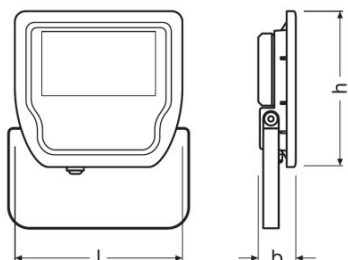

Light technical data

Beam angle	100.00 °
------------	----------

Dimensions & weight

Length	155.0 mm
Width	167.0 mm
Height	44.0 mm

Colors & materials

Body material	Plastic
Product color	Black

Temperatures & operating conditions

Protection class	II
Type of protection	IP65

Logistical Data

Product code	Product description	Packaging unit (Pieces/Unit)	Dimensions (length x width x height)	Volume	Gross weight
4058075001060	FLOODLIGHT LED 20 W 3000 K BLACK	Shipping carton box 28	419 mm x 392 mm x 410 mm	67.34 dm ³	22676.00 g