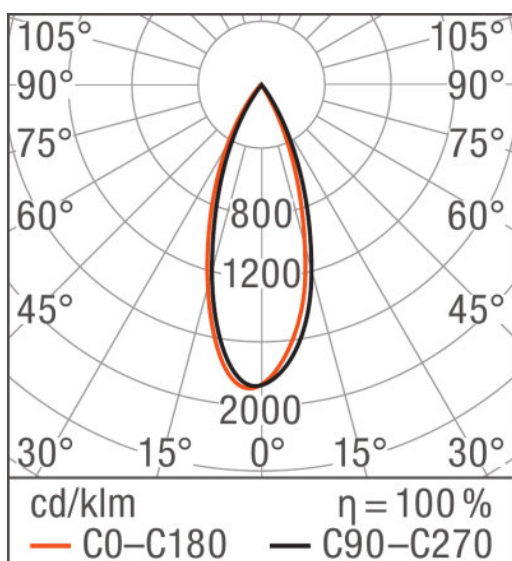

Lifespan

Lifespan L70 at 25 °C	50000 h
Lifespan L80 at 25 °C	40000 h
Lifespan L90 at 25 °C	20000 h
Number of switching cycles	100000

Capabilities

Adjustable	Yes
Dimmable	No
Type of connection	Terminal, 2-pin

Certificates & standards

Protection class	II
Type of protection	IP20
Protection class IK (shock resistance)	IK06
Standards	CE/CB/TÜV SÜD/EAC/ROHS

Light Distribution

LDC typ polar

LOGISTICAL DATA

Product code	Product description	Packaging unit (Pieces/Unit)	Dimensions (length x width x height)	Volume	Gross weight