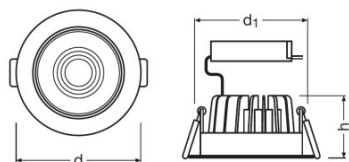

PRODUCT FEATURES

- Initial color consistency: ≤ 4 SDCM
- Housing material: aluminum
- Lens material: PMMA
- Lifetime (L70/B50): up to 30,000 h (at 25 °C)

TECHNICAL DATA

Electrical data

Operating mode	Electronic control gear (ECG)
Nominal wattage	6.50 W
Nominal voltage	220...240 V
Mains frequency	50/60 Hz
Power factor λ	>0.90

Dimensions & weight

Diameter	80.0 mm
Height	36.0 mm
Mounting diameter	68 mm

Colors & materials

Body material	Aluminum
Product color	White

Temperatures & operating conditions

Ambient temperature range	-20...45 °C
----------------------------------	-------------