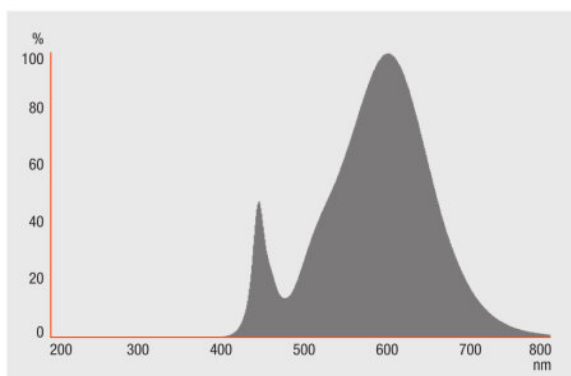

ILCOS	DRPAR-3,1/827-220-240-GU10-50/36
Order reference	LPPAR16D3536 3,

Light Distribution

Spectral power distribution

LOGISTICAL DATA

Product code	Product description	Packaging unit (Pieces/Unit)	Dimensions (length x width x height)	Volume	Gross weight
4052899957909	P PAR 16 35 36° 3.1 W/827 GU10 ADV	Shipping carton box 10	257 mm x 110 mm x 70 mm	1.98 dm³	595.00 g

The mentioned product code describes the smallest quantity unit which can be ordered. One shipping unit can contain one or more single products. When placing an order, for the quantity please enter single or multiples of a shipping unit.

REFERENCES / LINKS

For dimming conformity see

- www.ledvance.com/dim

For further products and actual information concerning LED lamps see

- www.ledvance.com/ledlamps

For Guarantee see

- www.ledvance.com/guarantee

DISCLAIMER