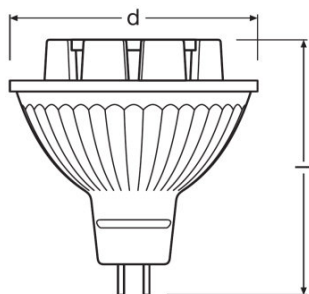

Light technical data

Beam angle	36 °
Warm-up time (60 %)	< 1.00 s
Starting time	0.0 s
Nominal beam angle	36 °
Rated beam angle (half peak value)	36.00 °

Dimensions & weight

Overall length	53.0 mm
Diameter	51.0 mm
Outer bulb	MR51
Length	53.0 mm
Maximum diameter	51.0 mm