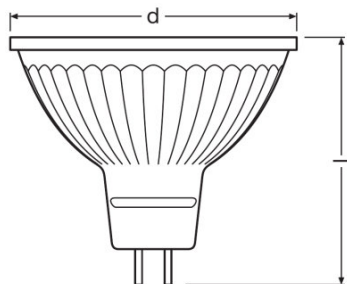

Luminous intensity	950 cd
Nominal luminous flux	350 lm
Rated luminous flux	350 lm
Color temperature	3000 K
Color rendering index Ra	≥ 80
Light color (designation)	Warm White
Standard deviation of color matching	≤ 5 sdc _m
Nominal useful luminous flux 90°	350 lm
Rated useful luminous flux 90°	350 lm
Rated peak intensity	950 cd

Light technical data

Beam angle	36 °
Warm-up time (60 %)	1.00 s
Starting time	< 0.5 s
Nominal beam angle	36 °
Rated beam angle (half peak value)	36.00 °

Product datasheet

Dimensions & weight

Overall length	46.0 mm
Diameter	51.0 mm
Outer bulb	MR51
Length	46.0 mm
Maximum diameter	51.0 mm