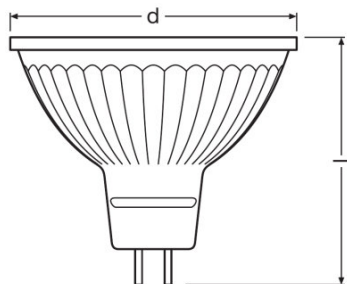

Luminous intensity	950 cd
Nominal luminous flux	350 lm
Rated luminous flux	350 lm
Color temperature	2700 K
Color rendering index Ra	≥ 80
Light color (designation)	Warm White
Standard deviation of color matching	≤ 5 sdc _m
Nominal useful luminous flux 90°	350 lm
Rated useful luminous flux 90°	350 lm
Rated peak intensity	950 cd

Light technical data

Beam angle	36 °
Warm-up time (60 %)	1.00 s
Starting time	< 0.5 s
Nominal beam angle	36 °
Rated beam angle (half peak value)	36.00 °

Product datasheet

Dimensions & weight

Overall length	46.0 mm
Diameter	51.0 mm
Outer bulb	MR51
Length	46.0 mm
Maximum diameter	51.0 mm