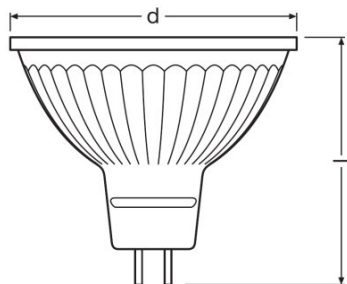

Luminous intensity	600 cd
Nominal luminous flux	230 lm
Rated luminous flux	230 lm
Color temperature	3000 K
Color rendering index Ra	≥ 80
Light color (designation)	Warm White
Standard deviation of color matching	≤ 5 sdc _m
Nominal useful luminous flux 90°	230 lm
Rated useful luminous flux 90°	230 lm
Rated peak intensity	600 cd

Light technical data

Beam angle	36 °
Warm-up time (60 %)	< 1.00 s
Starting time	0.0 s
Nominal beam angle	36 °
Rated beam angle (half peak value)	36.00 °

Product datasheet

Dimensions & weight

Overall length	46.0 mm
Diameter	51.0 mm
Outer bulb	MR51
Length	46.0 mm
Maximum diameter	51.0 mm